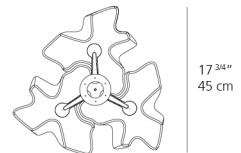

Logico mini triple nested ceiling E26/A19 Grey Smoke

SPECIFICATIONS

0693018A

Design By

Michele De Lucchi
Gerhard Reichert

Collection

Design

Specifications

Lamp type	LED-T
Lamp	max 3X100W E26/A19
Lamp Included	No
Control type	Dimmable 2-Wire
Input Voltage	120V
Power consumption	N/A
Ballast	N/A

Colors & Finishes

- GREY SMOKE (Diffuser)
- Pale grey (Body)

Materials

- Diffuser in handblown glass with satin finish
- Diffuser supporting frame and canopy in die-cast aluminum with matte lacquered finish

Features & Accessories

- Custom applications available

Dimensions