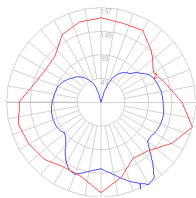

4 Boxes

1 x 17" x 17" x 9-9/16" / 5.07 lbs - 43 cm x 43 cm x 24 cm / 2.3 kg

3 x 16-1/4" x 16-1/4" x 16-5/8" / 8.6 lbs - 41 cm x 41 cm x 42 cm / 3.9 kg

Light distribution

Diffused

Luminaire weight

16.76 lbs / 7.6 kg

Red = Max Cd. Through Vertical plane

Blue = Max Cd. Through Horizontal plane

Warranty