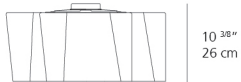

Dimensions