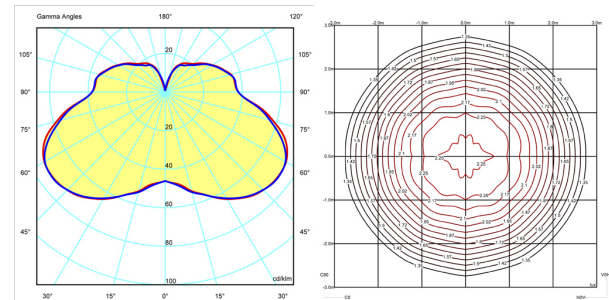

Photometric data