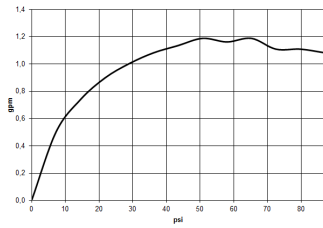

## Sink - IMO

Single-lever lavatory mixer with drain - polished chrome

Article number: 33 507 670-00 0010

- 4-1/8" Projection
- US drain with overflow
- Rigid spout
- Rectangular aerated stream
- Total height 5-7/8"
- Height to aerator/spout outlet 3-1/8"
- 1-3/8" hole diameter
- Optional flange Ø 2" included
- Progressive temperature cartridge
- 2x 3/8" US flexible supply lines
- Water flow rate limited to max. 1.2 gpm
- lead-free
- Suitable only for basins with overflow.

polished chrome

All dimensions in mm / inch = mm x 0,0394

### Flow rate chart