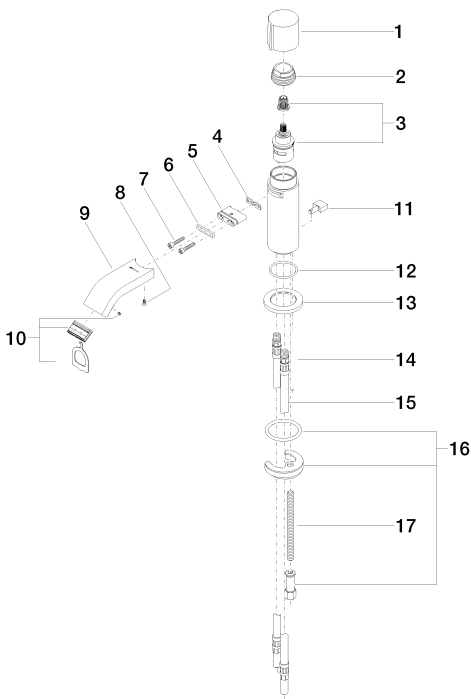

## Sink - IMO

Single-lever lavatory mixer with drain - polished chrome

Article number: 33 507 670-00 0010

- 4-1/8" Projection
- US drain with overflow
- Rigid spout
- Rectangular aerated stream
- Total height 5-7/8"
- Height to aerator/spout outlet 3-1/8"
- 1-3/8" hole diameter
- Optional flange Ø 2" included
- Progressive temperature cartridge
- 2x 3/8" US flexible supply lines
- Water flow rate limited to max. 1.2 gpm
- lead-free
- Suitable only for basins with overflow.

polished chrome

All dimensions in mm / inch = mm x 0,0394

## Sink - IMO

Single-lever lavatory mixer with drain - polished chrome

Article number: 33 507 670-00 0010

**Sink - IMO**

Single-lever lavatory mixer with drain - polished chrome

Article number: 33 507 670-00 0010

**Spare parts list**

Number	Item Number	Designation	Number of units
1	09 20 67 001-00	Handle - polished chrome	1
2	09 23 10 065-00	Mounting bracket - polished chrome	1
3	90 90 03 162 00 90	Ceramic cartridge -	1
4	09 14 03 131 90	Washer -	1
5	09 11 03 061 90	Wall connection -	1
6	09 14 10 053 90	Washer -	1
7	09 30 30 182 90	Mounting bracket -	2
8	09 30 30 116 90	Mounting bracket -	1
9	09 28 22 238-00	Outlet - polished chrome	1
10	90 29 03 118 00 90	Aerator -	1
11	09 20 67 002-00	Pivot rod/lift knob - polished chrome	1
12	09 14 10 104 90	Washer -	1
13	09 27 67 003-00	Escutcheon - polished chrome	1
14	09 31 09 080-00	Pivot rod/lift knob - polished chrome	1
15	04 30 04 045 00 90	Flexible supply line 3/8" -	2
16	04 30 11 085 01 90	Mounting bracket -	1
17	09 31 11 012 90	Mounting bracket -	1
18	04 11 01 023 00-00	Drain - polished chrome	1