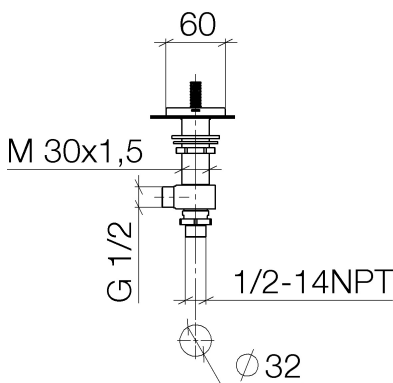

## Sink - CL.1

Deck valve clockwise-closing cold - polished chrome

Article number: 20 002 705-00

- 1-1/4" hole diameter
- Flange 2-3/8" x 2-3/8"
- Fittings group in compliance with DIN 4109: 1
- (ADA)

polished chrome

## Dimensional drawing

All dimensions in mm / inch = mm x 0,0394

Sink - CL.1

Deck valve clockwise-closing cold - polished chrome

Article number: 20 002 705-00

### Flow rate chart

## Sink - CL.1

Deck valve clockwise-closing cold - polished chrome

Article number: 20 002 705-00