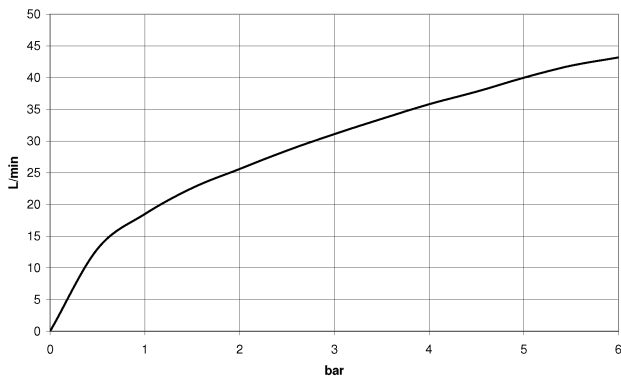

## Sink - CL.1

Deck valve clockwise-closing cold - polished chrome

Article number: 20 002 705-00

- 1-1/4" hole diameter
- Flange 2-3/8" x 2-3/8"
- Fittings group in compliance with DIN 4109: 1
- (ADA)

polished chrome

## Dimensional drawing

All dimensions in mm / inch = mm x 0,0394

Sink - CL.1

Deck valve clockwise-closing cold - polished chrome

Article number: 20 002 705-00

### Flow rate chart