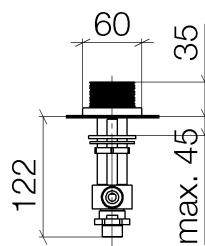

## Sink - CL.1

Deck valve clockwise-closing cold - polished chrome

Article number: 20 002 705-00

- 1-1/4" hole diameter
- Flange 2-3/8" x 2-3/8"
- Fittings group in compliance with DIN 4109: 1
- (ADA)

polished chrome

## Dimensional drawing

All dimensions in mm / inch = mm x 0,0394

Sink - CL.1

Deck valve clockwise-closing cold - polished chrome

Article number: 20 002 705-00

## Sink - CL.1

Deck valve clockwise-closing cold - polished chrome

Article number: 20 002 705-00