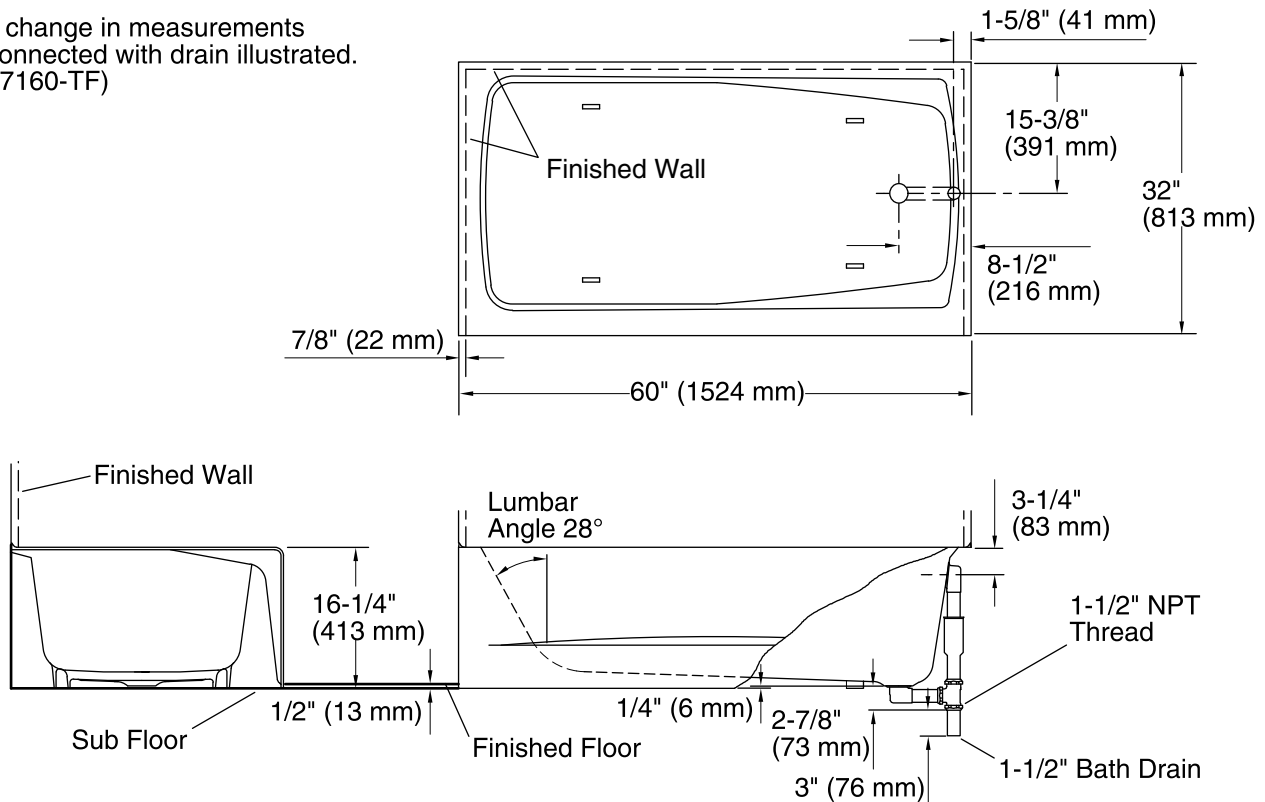

### Features

- 59-1/2"L x 32"W x 16-1/4"H
- Standard 5' x 32" size for alcove installation
- Integral apron for quick installation
- Constructed KOHLER® Cast Iron
- Designed for one-person bathing

### Technical Information

All product dimensions are nominal.

Installation:	Three-wall alcove
Drain location:	Right
Basin area, bottom:	46" x 20" (1168 mm x 508 mm)
Basin area, top:	54" x 24" (1372 mm x 610 mm)
Weight:	351 lbs (159.2 kg)
Minimum floor load:	56 lbs/ft <sup>2</sup> (273.4 kg/m <sup>2</sup> )
Water depth:	10-7/8" (276 mm)
Water capacity:	45 gal (170.3 L)
Minimum flat for door:	2" (51 mm)