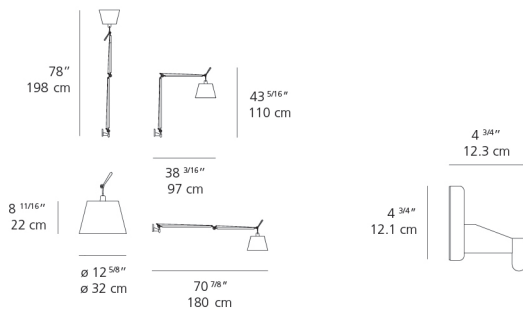

Dimensions

Packaging

3 Boxes

1 x 44-9/16" x 13-5/16" x 8-3/8" / 6.61 lbs - 113 cm x 33.5 cm x 21 cm / 3 kg

1 x 13-7/8" x 13-7/8" x 11-7/8" / 1.1 lbs - 35 cm x 35 cm x 30 cm / .5 kg

1 x 7-3/16" x 6-13/16" x 7-3/16" / 1.1 lbs - 18 cm x 17 cm x 18 cm / .5 kg

Light distribution

Diffused

Luminaire weight

4.41 lbs / 2 kg

Red = Max Cd. Through Vertical plane

Blue = Max Cd. Through Horizontal plane

Warranty

5 year Limited warranty