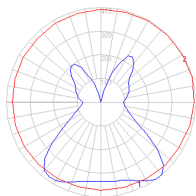

Dimensions

Packaging

3 Boxes

1 x 44-9/16" x 13-5/16" x 8-3/8" / 6.61 lbs - 113 cm x 33.5 cm x 21 cm / 3 kg

1 x 13-7/8" x 13-7/8" x 11-7/8" / 1.1 lbs - 35 cm x 35 cm x 30 cm / .5 kg

1 x 7-3/16" x 6-13/16" x 7-3/16" / 1.1 lbs - 18 cm x 17 cm x 18 cm / .5 kg

Light distribution

Diffused

Luminaire weight

4.41 lbs / 2 kg

Red = Max Cd. Through Vertical plane

Blue = Max Cd. Through Horizontal plane

Warranty

5 year Limited warranty