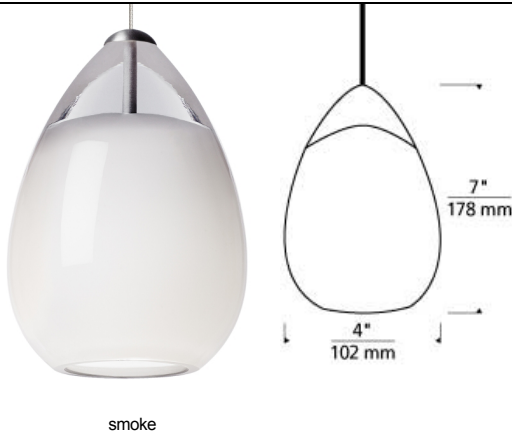

LOW - VOLTAGE PENDANTS

Alina Pendant LED SORAA T20

DESCRIPTION

The clean tear dropped shape of the Alina Pendant from Tech Lighting is masterfully hand-blown in Poland to feature a beautiful draw at its crown. Skilled Polish artisans labor to mold the Alina into its signature smooth teardrop silhouette. An LED or halogen light is artfully diffused inside of the warm colored glass. At 7" in height, this modestly scaled pendant is the ideal size for kitchen island lighting, bath lighting flanking a vanity or installed as a modern interpretation of a chandelier in a foyer or dining room. Three contemporary glass colors include smoke, steel blue and white. The Alina pendant may be used in conjunction with the Monorail system to add a larger range of design concepts customizations. Includes low-voltage, 50 watt halogen bi-pin lamp or 8 watt, 300 delivered lumen, 3000K, replaceable SORAA® LED module and six feet of field-cutable cable. Dimmable with low-voltage electronic or magnetic dimmer (based on transformer). Works with SORAA.

ACCESSORIES & OPTICAL CONTROLS

Soraa Pendant Module

WEIGHT

3.08-3.08lb / 1.4-1.4kg ±

smoke

steel blue

white

ORDERING INFORMATION