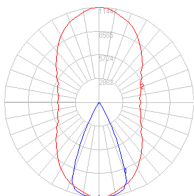

Dimensions

Packaging

1 Box

1 x 23-11/16" x 9-9/16" x 14-11/16" / 12.21 lbs - 60 cm x 24 cm x 37.1 cm / 5.54 kg

Light distribution

Direct

Luminaire weight

9.68 lbs / 4.39 kg

Red = Max Cd. Through Vertical plane

Blue = Max Cd. Through Horizontal plane

Warranty

5 year limited warranty