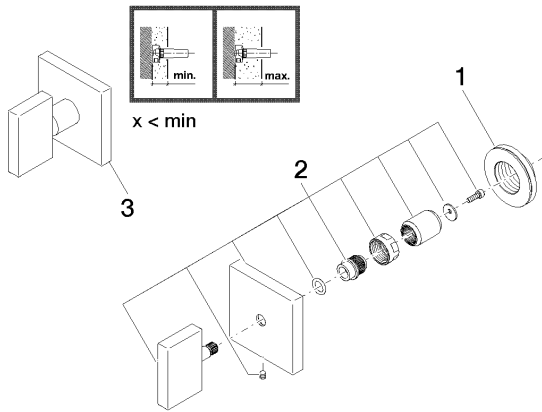

Required article

35 621 970-90 0010
Rough for volume control
clockwise-closing 1/2" -

35 622 970-90 0010
Rough for volume control
clockwise-closing 3/4" -

35 671 970-90 0010
Rough for volume control
counter-clockwise closing
1/2" -

35 672 970-90 0010
Rough for volume control
counter-clockwise closing
3/4" -

Shower - MEM
Volume Control - polished chrome
Article number: 36 310 782-00

Spare parts list

Number	Item Number	Designation	Number of units
1	09 21 02 108 90	Hood / sleeve -	1
2	90 20 78 002 02-00	Handle - polished chrome	1
3	04 20 78 002 01-00	Handle - polished chrome	1