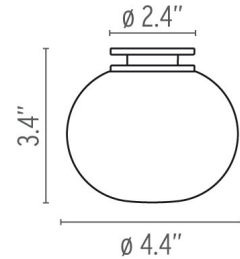

## Mini Glo-Ball C/W - Specification Sheet by Jasper Morrison, 1998

---

Mounting	Ceiling and Wall
Lamp (Bulb) Description	1 x 25W T4 G9 Frosted Halogen (Not Included)
Environment	Indoor - Dry Location
Dimming	Dimmable
Finish	Opal
Technical and Product Description	MINI GLO-BALL C/W wall or ceiling fixture providing diffused light. Diffuser consisting of an externally acid etched, hand blown, flashed opaline glass and a white, injection-molded PPS threaded ring nut. Injection-molded PPS white wall fitting. Please note, the base of the fixture will not cover a standard US junction box, a reduction ring is needed and included.

### Physical

---

Construction Material	Glass
Weight	0.7 lbs

---

● FU419009 Opal

### Dimensional Image