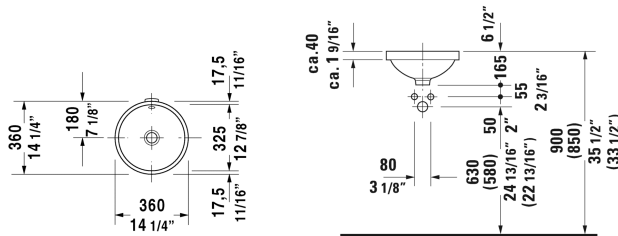

Architec Vanity basin ☒ # 0319320000

| < Ø 12 3/4" Inch > |

Vanity basin	Dimension	Weight	Order number
undermount basin, with overflow, without faucet deck, underside fully glazed, hardware included, cUPC listed, Ø 12 3/4" Inch			
Colors			
00 White			
Variant			
☒	Ø 12 3/4" Inch	10.8 lb	0319320000
Infobox			
Measurements of undercounter models represent interior measurements			
Sanitary ceramics with the special WonderGliss surface finish will remain clean and attractive-looking for a long time to come. When ordering WonderGliss please add a "1" as eleventh digit to the model number.			
Hardware for stone countertops, (with the exception of # 046651)		0.4 lb	005028
Push button drain assembly for washbasins with overflow	2" Inch	0.8 lb	005052

All drawings contain the necessary measurements which are subject to standard tolerances. They are stated in inch & mm and are non-binding. Exact measurements, in particular for customized installation scenarios, can only be taken from the finished ceramic piece.