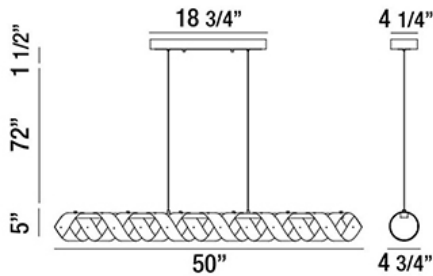

BANDERIA, 50" LINEAR CHANDELIER

Product Details

Item No.	:	30083-011
Finish	:	Bronze
Shade	:	Bronze/gold
Length	:	50"
Width	:	4.75"
Height	:	102.5"
Est. Weight	:	11.22 lbs
IP Rating	:	DRY
Approval	:	

BULB DETAILS

Bronze ribbons draped around a band of LED light
Bronze ribbons draped around a band of LED light

TECHNICAL DETAILS

Hanging Support Type	:	Aircraft Cable
Aircraft Cable Length	:	96"
Power Wire Length	:	96"
Canopy Length	:	18.75"
Canopy Width	:	4.25"
Canopy Height	:	1.5"