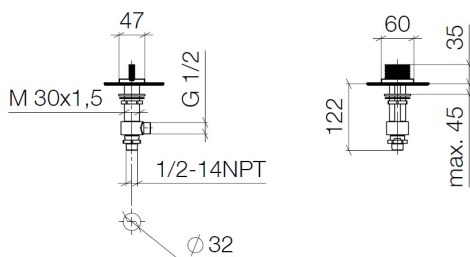

## Sink - CL.1

Deck valve counter-clockwise closing hot - polished chrome

Article number: 20 006 706-00

- 1-1/4" hole diameter
- Flange 2-3/8" x 1-7/8"
- Fittings group in compliance with DIN 4109: 1
- (ADA)

## Dimensional drawing

All dimensions in mm / inch = mm x 0,0394

Sink - CL.1

Deck valve counter-clockwise closing hot - polished chrome

Article number: 20 006 706-00

## Sink - CL.1

Deck valve counter-clockwise closing hot - polished chrome

Article number: 20 006 706-00