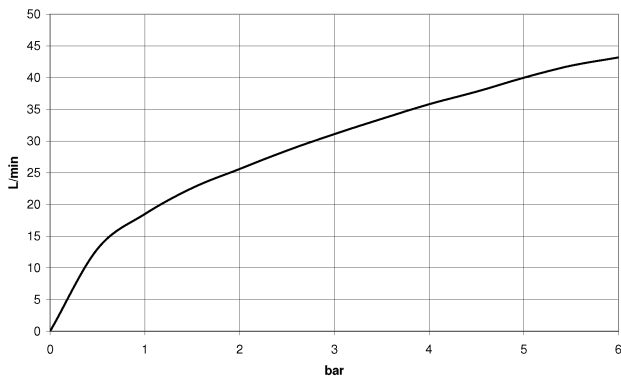

## Dimensional drawing

All dimensions in mm / inch = mm x 0,0394

Sink - CL.1

Deck valve counter-clockwise closing hot - polished chrome

Article number: 20 006 706-00

### Flow rate chart