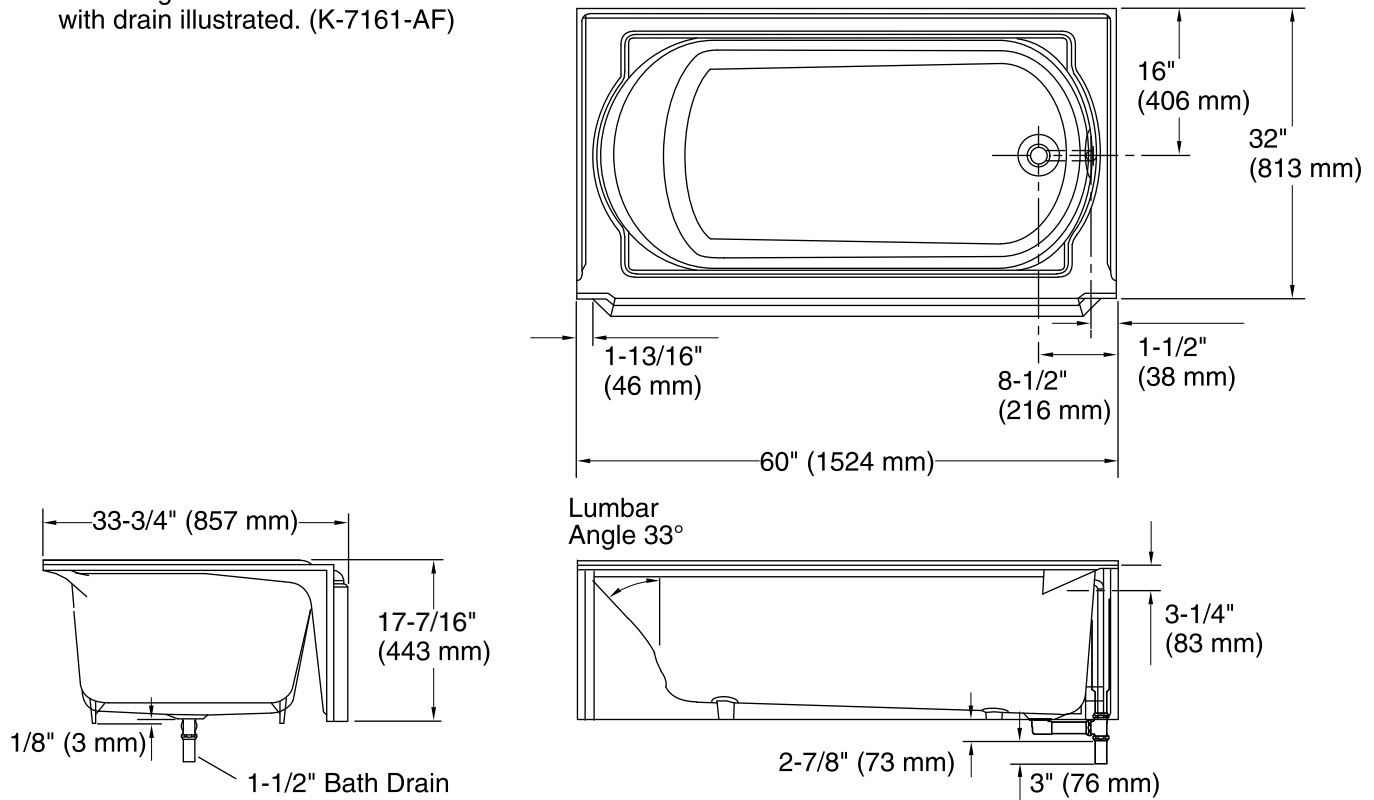

Features

- Integral apron.
- Safeguard® slip-resistant surface on bath floor.
- Right-hand drain.
- Coordinates with other products in the Memoirs collection.

Material

- KOHLER® enameled cast iron.

Installation

Technical Information

All product dimensions are nominal.

Installation:	Three-wall alcove
Drain location:	Right
Basin area, bottom:	45" x 23" (1143 mm x 584 mm)
Basin area, top:	54" x 25" (1372 mm x 635 mm)
Weight:	390 lbs (176.9 kg)
Minimum floor load:	61 lbs/ft ² (297.8 kg/m ²)
Water depth:	11-5/8" (295 mm)
Water capacity:	52 gal (196.8 L)
Minimum flat for door:	2" (51 mm)

Notes

- Measure your actual product for rough-in details. Install this product according to the installation instructions.
- The hot water supply should be 70% of the capacity of the bath or greater. Installations will vary.
- ADA compliant when installed to the specific requirements of these regulations.