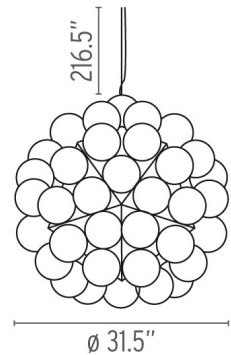

The core of this Achille Castiglioni designed decorative hanging light fixture comprises of 20 pressed and polished aluminum equilateral triangles fitted with electrical sockets. These sockets are filled with 60 clear 25 watt globe lamps. The suspension fixture provides direct and reflected incandescent light. The finish is transparent. See the video [here](#).

### Physical

|                       |                 |
|-----------------------|-----------------|
| Cord Length (inches)  | 196.85" - Black |
| Construction Material | Aluminum, Steel |
| Weight                | 23.4 lbs        |

### Dimensional Image