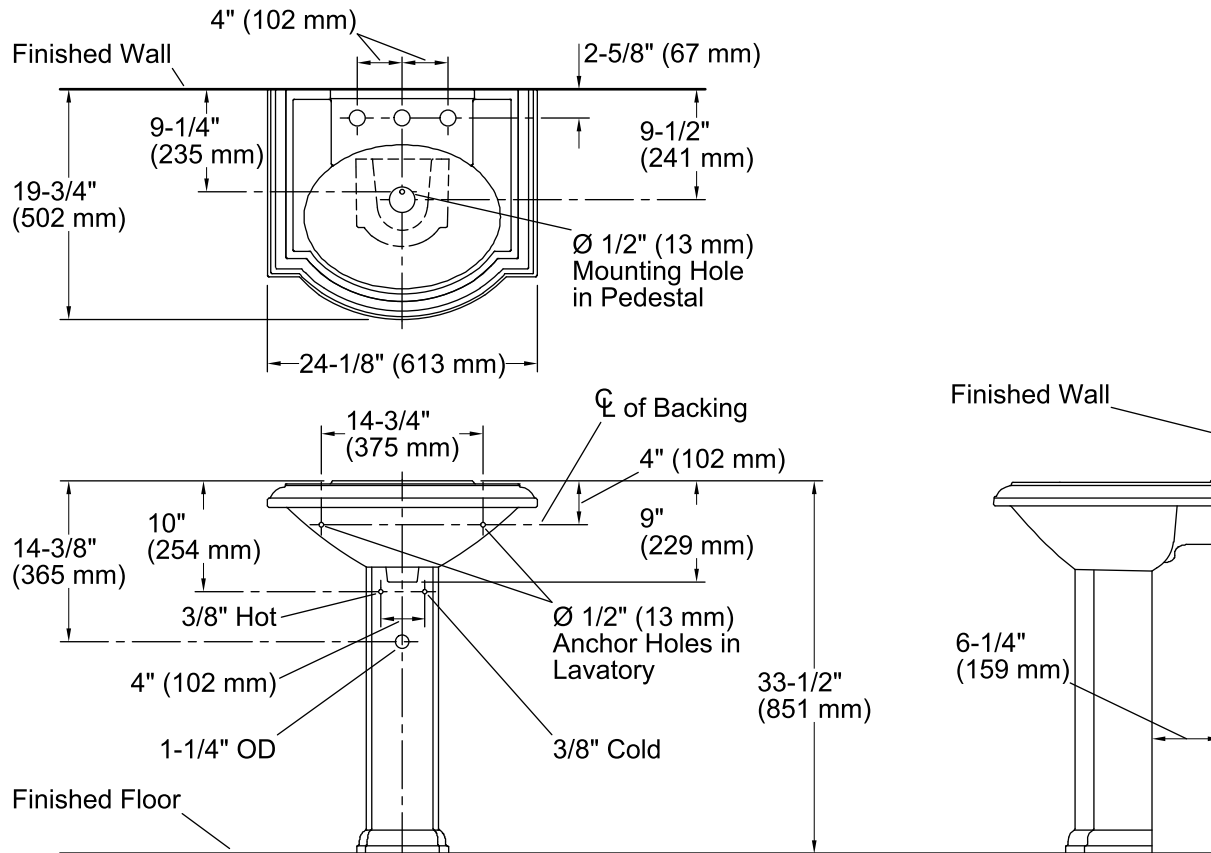

**Devonshire®**  
Pedestal Bathroom Sink  
**K-2286-8**

**Features**

- 8-inch center faucet holes.
- Oval basin.
- Overflow drain.
- Combination consists of the K-2287-8 basin and the K-2288 pedestal.
- Coordinates with other products in the Devonshire collection.

**Material**

- Vitreous china.

**Installation**

- Pedestal

**Recommended Products/Accessories**

- K-7605-P Angle Supply with Stop (pair)
- K-8998 P-Trap

**Optional Products/Accessories**

- 1041816 Hardware kit, Hollow Wall

**Included Components**

Product consists of:

- K-2288 Bathroom Sink Pedestal
- K-2287-8 Pedestal Bathroom Sink Basin

Additional Components:

- accessory pack 52204, rubber pads 63069

**Codes/Standards**

ASME A112.19.2/CSA B45.1

## Technical Information

All product dimensions are nominal.

Bowl configuration:	Single
Installation:	Pedestal
Bowl area:	Length: 17" (432 mm) Width: 12" (305 mm) Water depth: 4-7/8" (124 mm)
Number of deck holes:	3
Faucet hole spacing:	8" (203 mm)
Faucet hole(s):	1-3/8" (35 mm)
Drain hole:	1-3/4" (44 mm)