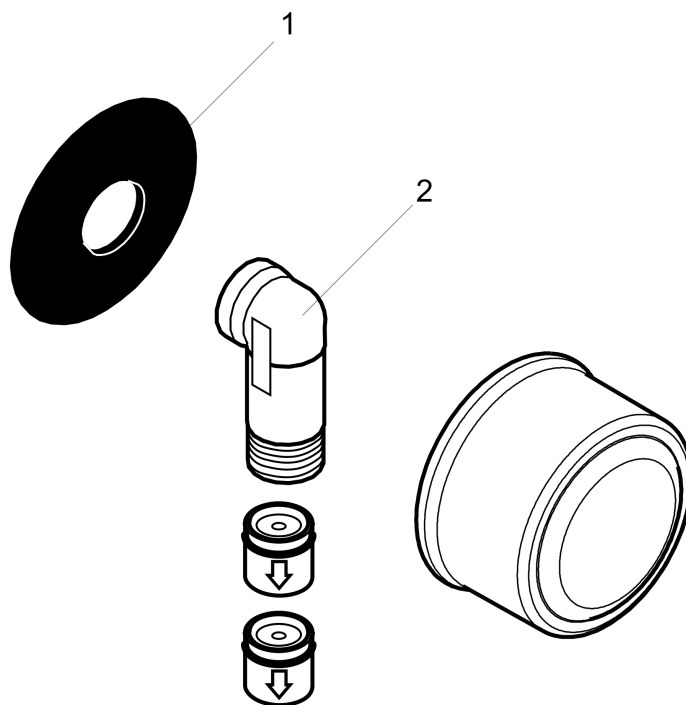

**Compliance**

**Product image**

**Scale drawing**

**AXOR Montreux**  
**AXOR Montreux Wall Outlet with Check Valves**  
Finishes : **chrome**    Part no. : **16884001**

Exploded drawing

Year of production: >04/09

**AXOR Montreux**  
**AXOR Montreux Wall Outlet with Check Valves**  
 Finishes : **chrome**    Part no. : **16884001**

**Spare parts list**

Year of production: >**04/09**

<b>Pos.</b>	<b>Description</b>	<b>Part no.</b>	<b>Price</b>	<b>PU</b>
1	support element	98557000	-	1
2	connection angel	98531001	-	1
a	set of non return valves DW 15	94074000	-	1