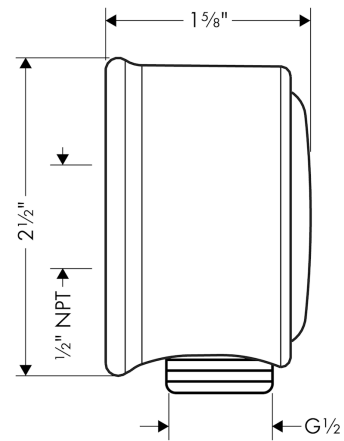

**AXOR Montreux**  
**AXOR Montreux Wall Outlet with Check Valves**  
 Finishes : **chrome**    Part no. : **16884001**

**Description**

**Features**

- non-return valve
- 1/2" NPT

**Item details**

List Price \$ 79.00

**Compliance**

**Product image**

**Scale drawing**

**AXOR Montreux**  
**AXOR Montreux Wall Outlet with Check Valves**  
Finishes : **chrome**    Part no. : **16884001**

Exploded drawing

Year of production: >04/09