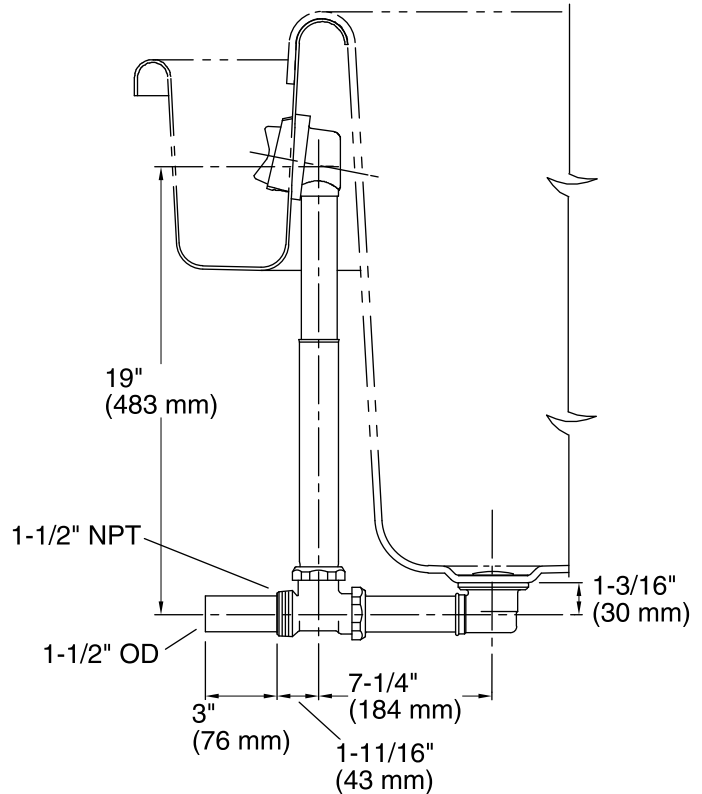

Above-the-Floor

Technical Information

All product dimensions are nominal.

Notes

Install this product according to the installation guide.