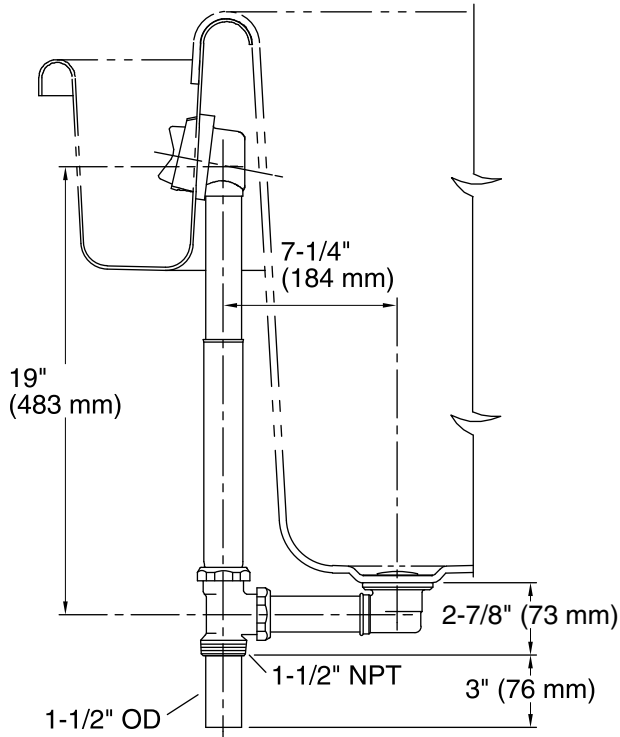

Through-the-Floor