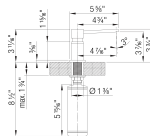

LATO SOAP DISPENSER, SKU 443031

brass Special colors

Product Features

- **Satin Gold and Matte Black finishes available Summer 2022**
- Solid brass/zamac construction
- Refillable from above the deck
- Suitable for liquid dish or hand soap
- 10 fl oz. (300 ml) capacity bottle
- 1-year Limited Warranty

Design and Planning Tips

Hole Size Required: 1-³/₈"

BLANCO soap dispensers can dispense liquid dish soap, hand soap, and even hand lotion. For best performance, and to prevent clogging, we recommend diluting soap with water using a 70/30 proportion.