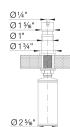

LATO SOAP DISPENSER, SKU 443031

brass Special colors

Product Features

- **Satin Gold and Matte Black finishes available Summer 2022**
- Solid brass/zamac construction
- Refillable from above the deck
- Suitable for liquid dish or hand soap
- 10 fl oz. (300 ml) capacity bottle
- 1-year Limited Warranty

Design and Planning Tips

Hole Size Required: 1-³/₈"

BLANCO soap dispensers can dispense liquid dish soap, hand soap, and even hand lotion. For best performance, and to prevent clogging, we recommend diluting soap with water using a 70/30 proportion.