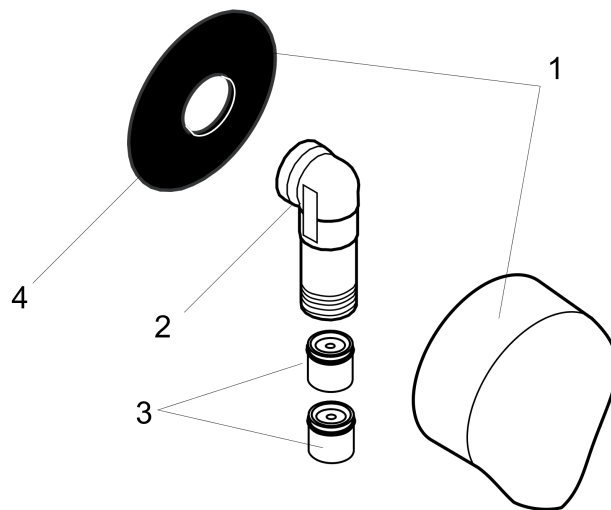

FixFit Wall Outlet with Check Valves

Finishes : **chrome** Part no. : **27458003**

Description

Features

- non-return valve
- 1/2" NPT

Item details

List Price \$ 65.00

Compliance

Product image

Scale drawing

FixFit

Wall Outlet with Check Valves

Finishes : **chrome** Part no. : **27458003**

Exploded drawing

Year of production: >03/07

FixFit

Wall Outlet with Check Valves

Finishes : **chrome** Part no. : **27458003**

Spare parts list

Year of production: >**03/07**

Pos.	Description	Part no.	Price	PU
1	cover	97454000	-	1
2	connection angel	98531001	-	1
3	set of non return valves DW 15	94074000	-	1
4	support element	98557000	-	1