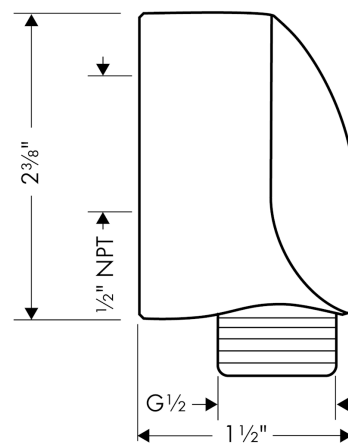

FixFit Wall Outlet with Check Valves

Finishes : **chrome** Part no. : **27458003**

Description

Features

- non-return valve
- 1/2" NPT

Item details

List Price \$ 65.00

Compliance

Product image

Scale drawing

FixFit

Wall Outlet with Check Valves

Finishes : **chrome** Part no. : **27458003**

Exploded drawing

Year of production: >03/07

FixFit

Wall Outlet with Check Valves

Finishes : **chrome** Part no. : **27458003**

Spare parts list

Year of production: >**03/07**

Pos.	Description	Part no.	Price	PU
1	cover	97454000	-	1
2	connection angel	98531001	-	1
3	set of non return valves DW 15	94074000	-	1
4	support element	98557000	-	1