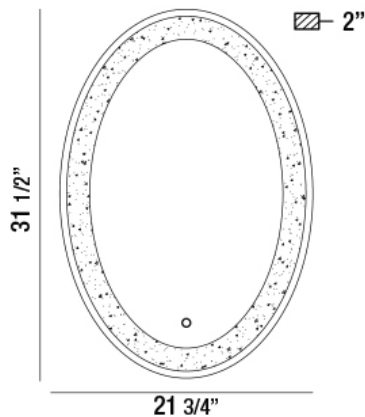

PROJECT INFORMATION

Job Name: Date: Type:

Comments: