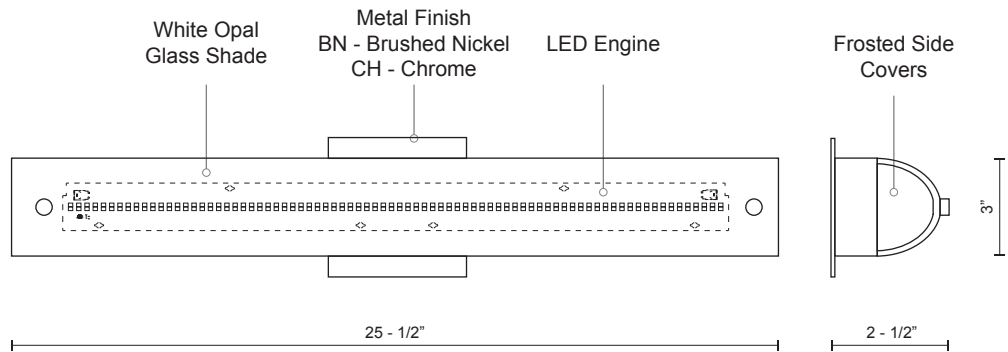

601003-LED

SPECIFICATION SHEET

PROJECT		
DATE		TYPE

Sophisticated LED technology meets vanity with modern simplicity

- Half cylinder shaped white opal glass
- Brushed Nickel* or chrome details
- Dimmable with ELV dimmer (Not included)
- 120V

Color Temp 3000K
 CRI (Ra) >80
 Dimming 100% - 10%
 Rated Life 50,000 hours

Voltage	Watt	LED Lumens	Delivered Lumens	Finish(es)
120V	28W	2400lm*	1260lm*	CH - Chrome

*Subject to testing confirmation

601003CH-LED