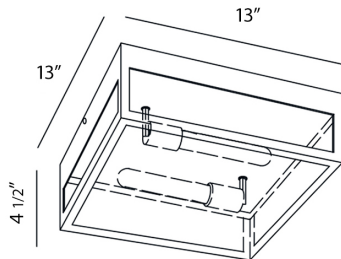

RETTO, 2-LIGHT FLUSHMOUNT

Product Details

Item No.	:	25604-016
Finish	:	Bronze
Shade	:	Clear Glass
Length	:	13"
Width	:	13"
Height	:	4.5"
Est. Weight	:	9.79 lbs
Approval	:	

BULB DETAILS

No. of Bulbs	:	2
Bulb Type	:	EDISON
Bulb Voltage	:	120V
Bulb Wattage	:	60W
Bulb Socket	:	E26
Input Voltage	:	120V
Bulb Included	:	Yes

Options Available

ITEM NO.	FINISH	SHADE
25604-016	Bronze	Clear Glass

Clear glass paneling with weathered bronze metal framework

TECHNICAL DETAILS

Canopy Length	:	12"
Canopy Width	:	12"
Canopy Height	:	1"

PROJECT INFORMATION