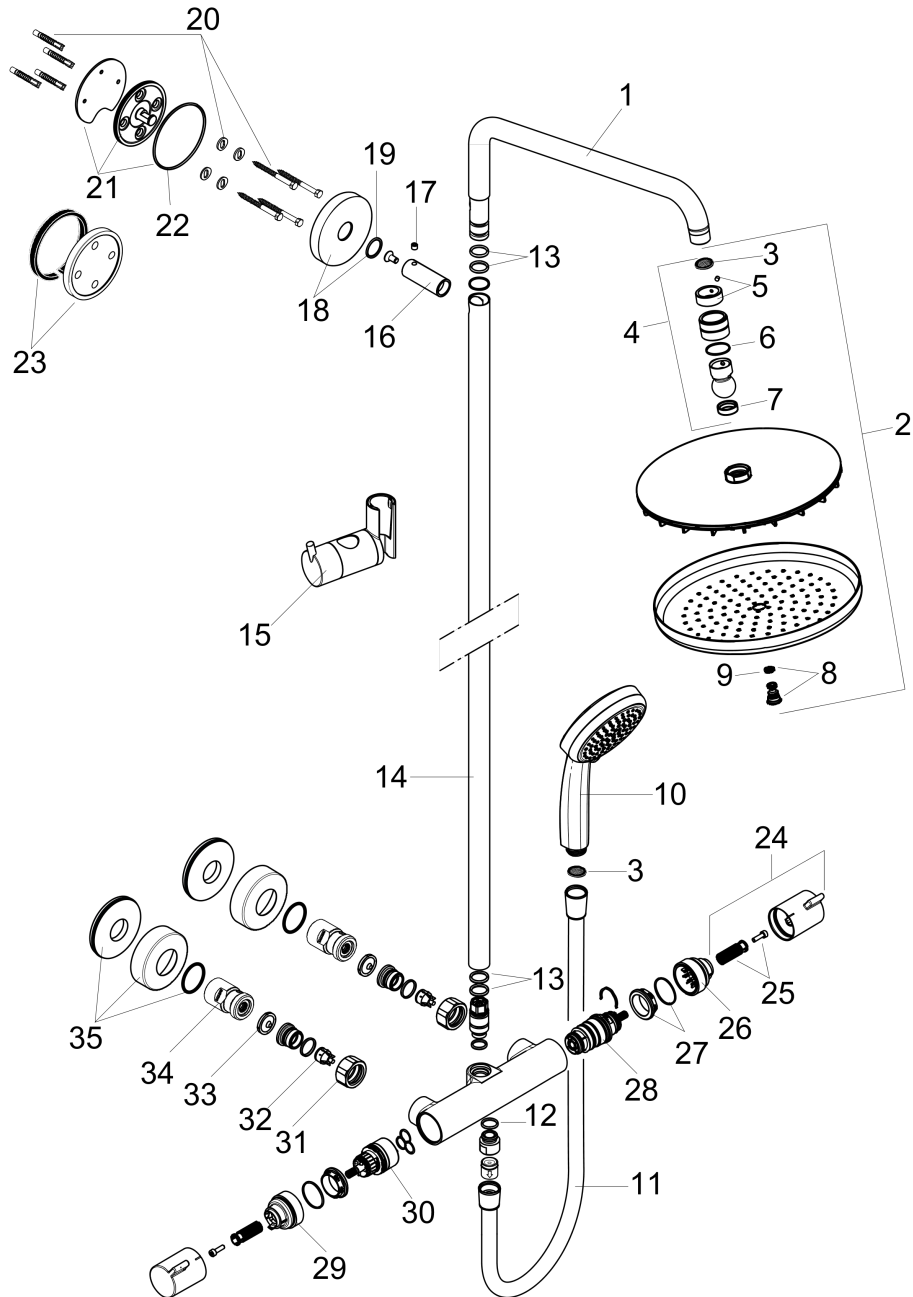

Croma
Showerpipe 220 1-Jet, 2.5 GPM
Finishes : **chrome** Part no. : **27185001**

Exploded drawing

Year of production: >08/13

Croma
Showerpipe 220 1-Jet, 2.5 GPM
Finishes : **chrome** Part no. : **27185001**

Spare parts list

Year of production: >08/13

Pos.	Description	Part no.	Price	PU
1	shower arm	95985000	-	1
2	showerhead cpl.	26465001	-	1
3	filter packing	94246000	-	1
4	ball joint	98941000	-	1
5	lock washer	98942000	-	1
6	lever collar	97536000	-	1
7	seal	97606000	-	1
8	air jet	95794000	-	1
9	O-ring 7x2	98419000	-	1
10	handshower	04073000	-	1
11	shower hose 1,60 m	28276003	-	1
12	O-ring 14x2	98129000	-	1
13	O-ring 15x2,5	98131000	-	1
14	pipe 1030 mm	95915000	-	1
15	support, assy	97651000	-	1
16	sleeve	92166000	-	1
17	hollow set screw M6x5	98447000	-	1
18	escutcheon Ø 80 mm	95691000	-	1
19	O-ring 20x2	98165000	-	1
20	mounting set	98716000	-	1
21	wall flange	95687000	-	1
22	O-ring 72x2	98395000	-	1
23	tile-matching-disk	98681000	-	1
24	handle	95836000	-	1
25	handle fixing set	95843000	-	1
26	safety set	95839000	-	1
27	O-ring 26x1,5	98390000	-	1
28	thermostat cartridge	98282001	-	1
29	stop ring for flow control	95927000	-	1
30	shut off unit with selector	98283000	-	1
31	set of nuts	96157000	-	1
32	non return valve	96737000	-	1
33	filter packing	96922000	-	1
34	isolation valve	98341000	-	1
35	escutcheon	98340000	-	1
a	O-ring 12x2,25	98382000	-	1
b	O-ring 17x1,5	98137000	-	1
c	pushbutton	92848000	-	1