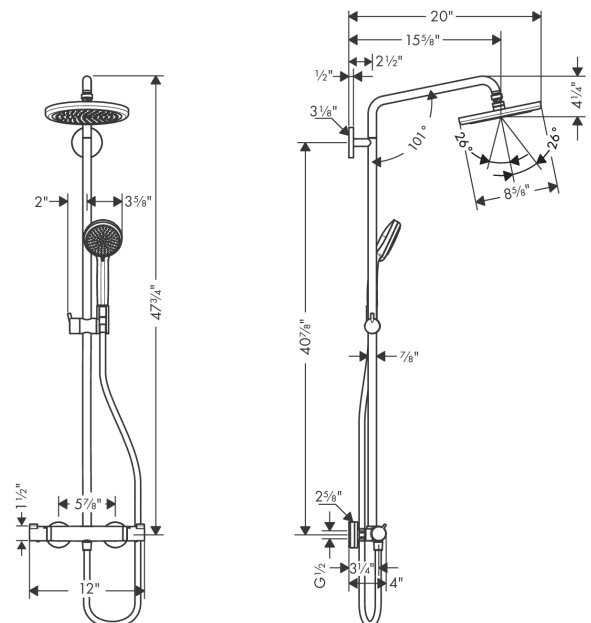

Scale drawing