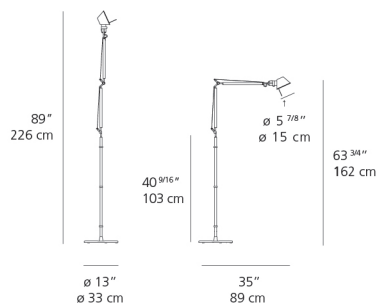

Features & Accessories

- Fully adjustable, articulated arm structure
- Tiltable and rotatable diffuser (90 degrees in both directions)
- Tunable White technology allows color temperature to range from 2,500K to 10,000K
- Interchangeable plug options accommodate most electrical outlets for global diversity

Dimensions

Packaging

3 Boxes

1 x 10-5/16" x 7-9/16" x 33-3/16" / 4 lbs - 26 cm x 19 cm x 84 cm / 1.815 kg

1 x 41-13/16" x 1-11/16" x 1-11/16" / 1.54 lbs - 106 cm x 4 cm x 4 cm / .7 kg

1 x 15-13/16" x 16-1/4" x 4-7/16" / 16.76 lbs - 40 cm x 41 cm x 11 cm / 7.6 kg

Light distribution

Direct

Luminaire weight

17.69 lbs / 8.03 kg

Warranty

5 year limited warranty

Red = Max Cd. Through Vertical plane

Blue = Max Cd. Through Horizontal plane