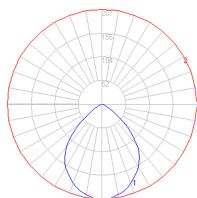

Dimensions

Packaging

3 Boxes

1 x 10-5/16" x 7-9/16" x 33-3/16" / 4 lbs - 26 cm x 19 cm x 84 cm / 1.815 kg

1 x 41-13/16" x 1-11/16" x 1-11/16" / 1.54 lbs - 106 cm x 4 cm x 4 cm / .7 kg

1 x 15-13/16" x 16-1/4" x 4-7/16" / 16.76 lbs - 40 cm x 41 cm x 11 cm / 7.6 kg

Light distribution

Direct

Luminaire weight

17.69 lbs / 8.03 kg

Warranty

5 year limited warranty

Red = Max Cd. Through Vertical plane

Blue = Max Cd. Through Horizontal plane