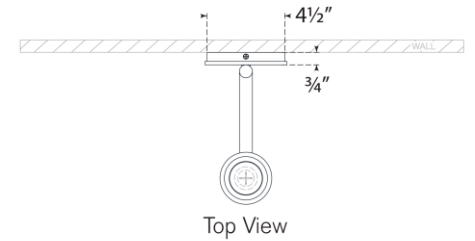

## Brassica Medium Sconce

Item # KW 2640PW

Designer: Kelly Wearstler

Height: 16"

Width: 4.75"

Extension: 8.75"

Backplate: 4.5" Round

Finishes: AI, PW

Socket: Dedicated LED

Wattage: 6w (500lm)

Weight: 2 Pounds

Note: UL Only

Top View

Side View

Front View