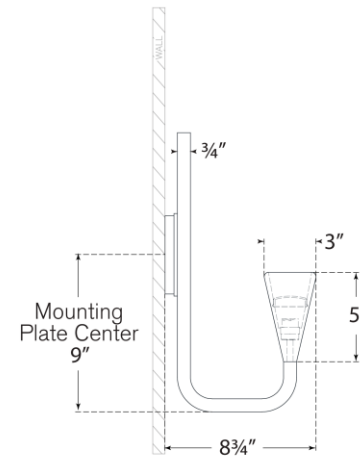

## Brassica Medium Sconce

Item # KW 2640PW

Designer: Kelly Wearstler

Height: 16"

Width: 4.75"

Extension: 8.75"

Backplate: 4.5" Round

Finishes: AI, PW

Socket: Dedicated LED

Wattage: 6w (500lm)

Weight: 2 Pounds

Note: UL Only

Top View

Side View

Front View