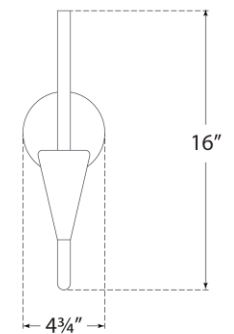

## Brassica Medium Sconce

Item # KW 2640PW

Designer: Kelly Wearstler

Height: 16"

Width: 4.75"

Extension: 8.75"

Backplate: 4.5" Round

Finishes: AI, PW

Socket: Dedicated LED

Wattage: 6w (500lm)

Weight: 2 Pounds

Note: UL Only

Top View

Side View

Front View