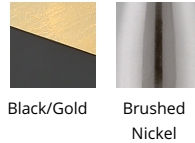

### Mini Pendant 3000K

Model & Size	Color Temp & CRI	Finish	Watt	LED Lumens	Delivered Lumens
PD-89210 10"	3000K 90	BK/GO Black/Gold BN Brushed Nickel	20W	2500	1392

Example: **PD-89210-BN**

For custom requests please contact [customs@wacighting.com](mailto:customs@wacighting.com)

#### SPECIFICATIONS

Color Temp:	3000K
Input:	120/277 VAC,50/60Hz
CRI:	90
Dimming:	ELV: 100-10% ,TRIAC: 100-10%
Rated Life:	50000 Hours
Standards:	ETL, cETL,Title 24 JA8-2019 Compliant Damp Location Listed
Construction:	Aluminum body, etched acrylic diffuser

#### FINISHES:

Black/Gold      Brushed Nickel