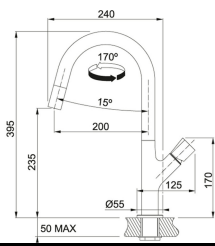

TECHNICAL DATA

Cabinet Size	18"
Waste Outlet Diameter	3 1/2"
Length overall	16 1/2"
Width overall	17 3/4"
Length of large bowl	15"
Width of large bowl	16 1/8"
Depth of large bowl	9"
Number of Bowls	1
Gauge	18
Waste Kit Included	Yes
Type of Material	18 Gauge Stainless Steel
Cut-Out Template	Yes
Model Name	CUX110-15-CA

FAMILY : Sinks | SERIES : Cube | FINISH : Stainless Steel | INSTALLATION TYPE : Undermount | MODEL : CUX110-15-CA

ACCESSORIES

112.0055.508

RECOMMENDED

115.0619.305

120.0385.082

112.0625.483

133.0204.098