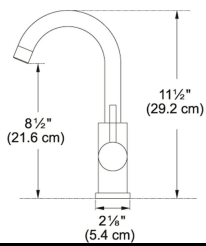

FAMILY : Sinks | SERIES : Cube | FINISH : Stainless Steel | INSTALLATION TYPE : Undermount | MODEL : CUX110-15-CA

ACCESSORIES

112.0055.508

RECOMMENDED

115.0619.305