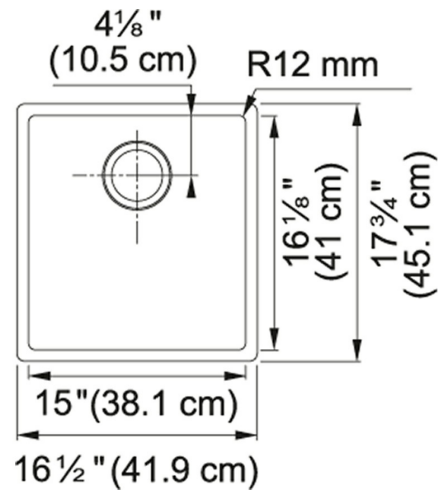

Stainless Steel | 122.0627.760

FAMILY : Sinks | SERIES : Cube | FINISH : Stainless Steel | INSTALLATION TYPE : Undermount | MODEL : CUX110-15-CA

The Cube sink series boasts a minimalist, linear look with tight radius corners and is a perfect complement to a modern or transitional kitchen aesthetic.

FEATURES

- **Deep Capacity Bowl:** A large deep bowl makes it easy to clean cookware items and minimizes splashing, offering the form and function you expect from your sink.
- **Easy to Clean:** the resilient Pearl finish will stand up to heavy everyday use.
- **Efficient Drain:** The pitched bottom creates efficient draining, and the rear drain placement provides additional storage below the sink.
- **Undermount Installation:** Fitted underneath the counter, it gives an edgeless finish that is easy to clean.

TECHNICAL DATA

Cabinet Size	18"
Waste Outlet Diameter	3 1/2"
Length overall	16 1/2"
Width overall	17 3/4"
Length of large bowl	15"
Width of large bowl	16 1/8"
Depth of large bowl	9"
Number of Bowls	1
Gauge	18
Waste Kit Included	Yes
Type of Material	18 Gauge Stainless Steel
Cut-Out Template	Yes
Model Name	CUX110-15-CA