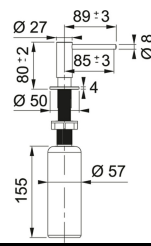

112.0625.483