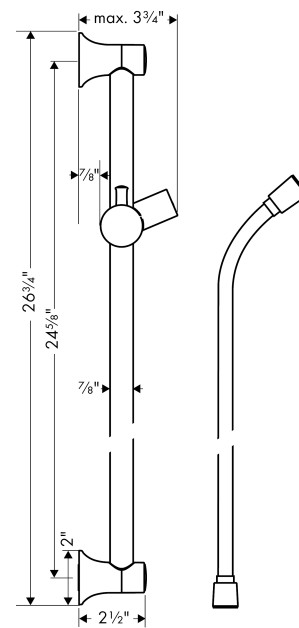

Unica
Wallbar Classic, 24"
 Finishes : **chrome** Part no. : **27617000**

Description

Features

- Brass wallbar
- Angle-adjustable holder pivots left and right, slides easily and locks in place

Item details

List Price \$ 256.00

Compliance

Product image

Scale drawing

Unica
 Wallbar Classic, 24"
 Finishes : chrome Part no. : 27617000

Exploded drawing

Year of production: >04/08

Unica
Wallbar Classic, 24"
 Finishes : **chrome** Part no. : **27617000**

Spare parts list

Year of production: >04/08

Pos.	Description	Part no.	Price	PU
1	wall support	95171000	-	1
2	cover	95129000	-	1
3	mounting set	96179000	-	1
4	tile-matching-disk	98992000	-	1
5	shower hose Sensoflex 1,60 m	28136000	-	1
6	support, assy	95172000	-	1
7	guide	98918000	-	1
8	shelf Casetta	28678000	-	1
9	clip for Casetta, Ø 22 mm	96189000	-	1