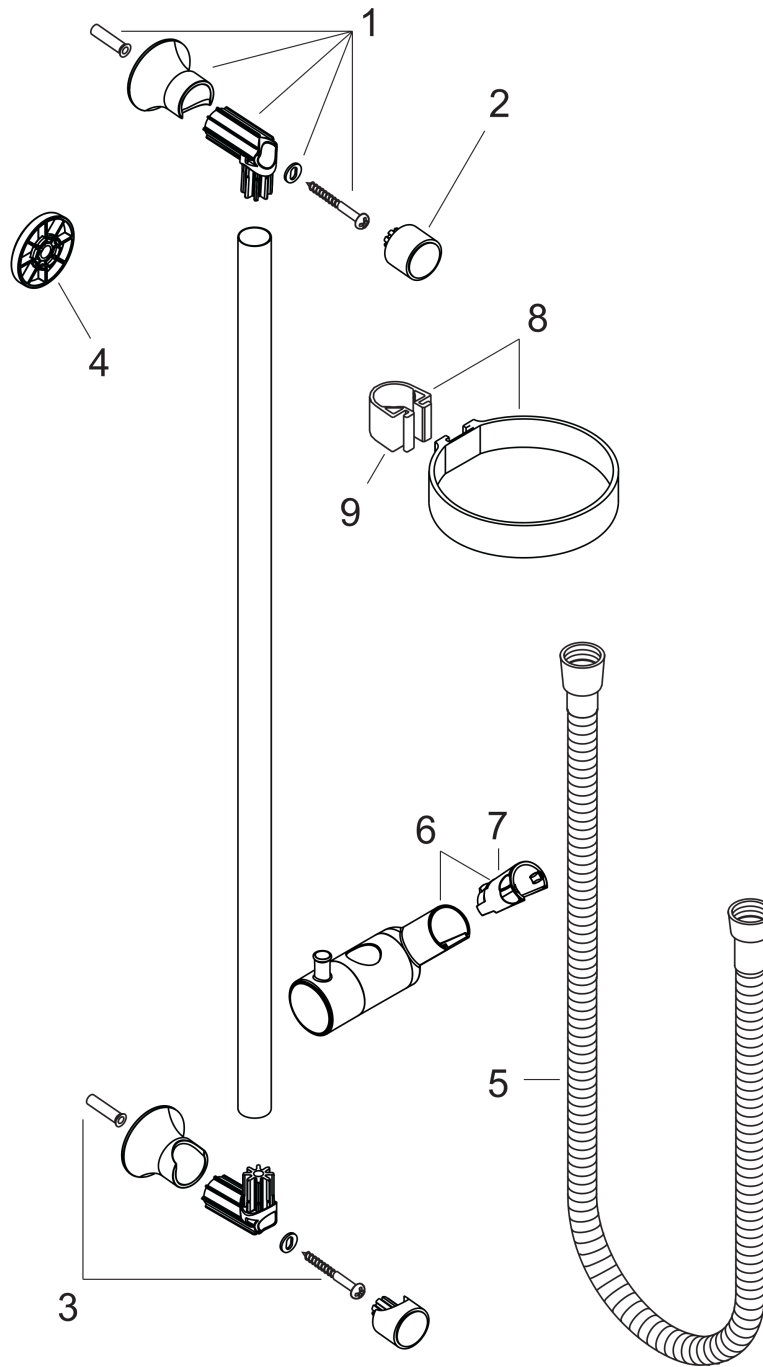

Unica
Wallbar Classic, 24"
 Finishes : **chrome** Part no. : **27617000**

Description

Features

- Brass wallbar
- Angle-adjustable holder pivots left and right, slides easily and locks in place

Item details

List Price \$ 256.00

Compliance

Product image

Scale drawing

Unica
 Wallbar Classic, 24"
 Finishes : chrome Part no. : 27617000

Exploded drawing

Year of production: >04/08

Unica
Wallbar Classic, 24"
 Finishes : **chrome** Part no. : **27617000**

Spare parts list

Year of production: >04/08

Pos.	Description	Part no.	Price	PU
1	wall support	95171000	-	1
2	cover	95129000	-	1
3	mounting set	96179000	-	1
4	tile-matching-disk	98992000	-	1
5	shower hose Sensoflex 1,60 m	28136000	-	1
6	support, assy	95172000	-	1
7	guide	98918000	-	1
8	shelf Casetta	28678000	-	1
9	clip for Casetta, Ø 22 mm	96189000	-	1