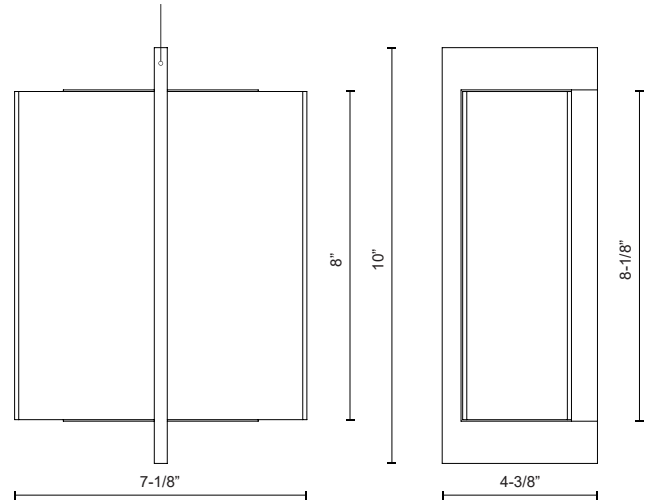

BENGAL WS39210

WALL

PROJECT

DESCRIPTION

Vertical plated or painted steel accent and wall plate. Extruded rectangular opal glass diffuser. Outward emitting wall light. Custom options available.

SPECIFICATION DETAILS

* For custom options, consult factory for details.

Fixture Dimensions	W7-1/8" x H10" x E4-3/8"
Light Source	AC LED Module
Wattage	12W
Total Lumens	1000lm
Delivered Lumens	694lm
Voltage	120V
Color Temperature	3000K
CRI (Ra)	90CRI
Optional Color Temps	2700K - 5000K Available, Minimum Order Quantities Apply
LED Rated Life	50,000 hours
Dimming	100% - 10%, ELV Dimmer (Not Included)
Glass Details	Opal Glass
Location	Dry
Warranty	5 Years
Mounting Style	All Orientation; Wall;
CEC Title 24 JA8	Yes, JA8-19
Canopy Dimensions	W4-3/4" x H8-1/8" x E5/8"

Finish
BK - Black
CH - Chrome
BG - Brushed Gold

COMMENT

KUZCO

19054 28TH AVENUE
SURREY - BC V3Z 6M3
CANADA

WWW.KUZCOLIGHTING.COM