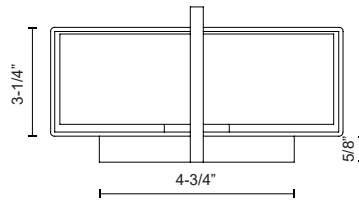

BENGAL WS39210

WALL

PROJECT

DESCRIPTION

Vertical plated or painted steel accent and wall plate. Extruded rectangular opal glass diffuser. Outward emitting wall light. Custom options available.

SPECIFICATION DETAILS

* For custom options, consult factory for details.

Fixture Dimensions	W7-1/8" x H10" x E4-3/8"
Light Source	AC LED Module
Wattage	12W
Total Lumens	1000lm
Delivered Lumens	694lm
Voltage	120V
Color Temperature	3000K
CRI (Ra)	90CRI
Optional Color Temps	2700K - 5000K Available, Minimum Order Quantities Apply
LED Rated Life	50,000 hours
Dimming	100% - 10%, ELV Dimmer (Not Included)
Glass Details	Opal Glass
Location	Dry
Warranty	5 Years
Mounting Style	All Orientation; Wall;
CEC Title 24 JA8	Yes, JA8-19
Canopy Dimensions	W4-3/4" x H8-1/8" x E5/8"

Finish
BK - Black
CH - Chrome
BG - Brushed Gold

COMMENT

KUZCO

19054 28TH AVENUE
SURREY - BC V3Z 6M3
CANADA

WWW.KUZCOLIGHTING.COM