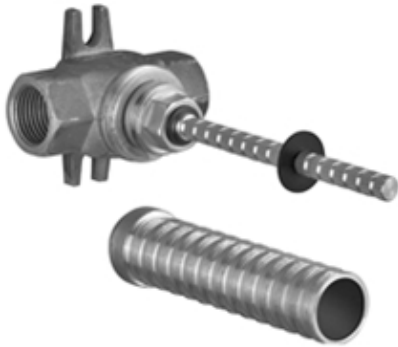

Shower - FM products

Rough for volume control counter-clockwise closing 1/2" -

Article number: 35 671 970-90 0010

- brass, lead free
- female thread 1/2" connection
- Shaft and sleeve can be cut to length
- Mud guard
- Water protection

Dimensional drawing

All dimensions in mm / inch = mm x 0,0394

Shower - FM products

Rough for volume control counter-clockwise closing 1/2" -

Article number: 35 671 970-90 0010

Shower - FM products

Rough for volume control counter-clockwise closing 1/2" -

Article number: 35 671 970-90 0010

Spare parts list

Number	Item Number	Designation	Number of units
1	09 14 10 053 90	Washer -	1
2	90 90 03 142 00 90	Ceramic cartridge counter-clockwise closing -	1
3	09 21 02 102 90	Protective cap -	1
4	04 14 03 072 00 90	Washer -	1