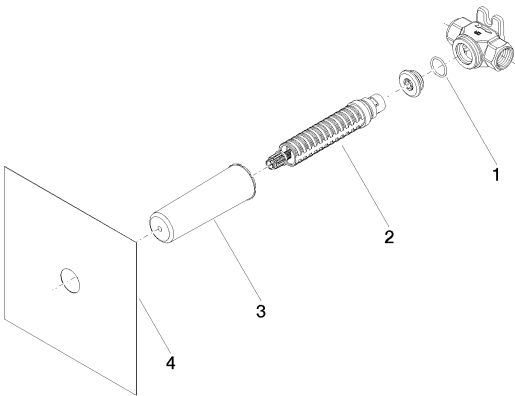

Shower - FM products

Rough for volume control counter-clockwise closing 1/2" -

Article number: 35 671 970-90 0010

- brass, lead free
- female thread 1/2" connection
- Shaft and sleeve can be cut to length
- Mud guard
- Water protection

Dimensional drawing

All dimensions in mm / inch = mm x 0,0394

Shower - FM products

Rough for volume control counter-clockwise closing 1/2" -

Article number: 35 671 970-90 0010

Shower - FM products

Rough for volume control counter-clockwise closing 1/2" -

Article number: 35 671 970-90 0010

Spare parts list

Number	Item Number	Designation	Number of units
1	09 14 10 053 90	Washer -	1
2	90 90 03 142 00 90	Ceramic cartridge counter-clockwise closing -	1
3	09 21 02 102 90	Protective cap -	1
4	04 14 03 072 00 90	Washer -	1