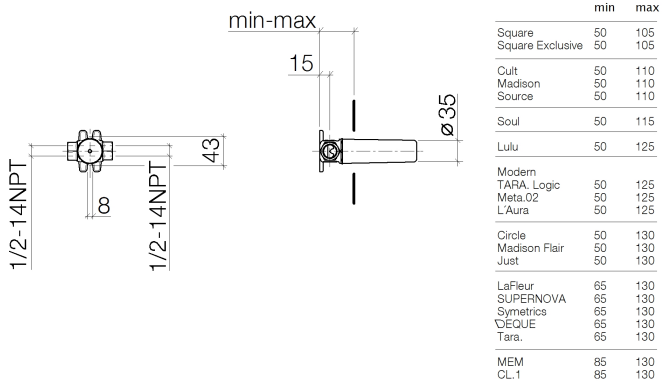

Shower - FM products

Rough for volume control counter-clockwise closing 1/2" -

Article number: 35 671 970-90 0010

- brass, lead free
- female thread 1/2" connection
- Shaft and sleeve can be cut to length
- Mud guard
- Water protection

Dimensional drawing

All dimensions in mm / inch = mm x 0,0394

Shower - FM products

Rough for volume control counter-clockwise closing 1/2" -

Article number: 35 671 970-90 0010

Shower - FM products

Rough for volume control counter-clockwise closing 1/2" -

Article number: 35 671 970-90 0010

Spare parts list

Number	Item Number	Designation	Number of units
1	09 14 10 053 90	Washer -	1
2	90 90 03 142 00 90	Ceramic cartridge counter-clockwise closing -	1
3	09 21 02 102 90	Protective cap -	1
4	04 14 03 072 00 90	Washer -	1