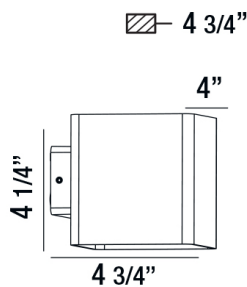

### Product Details

Item No.	:	28285-014
Finish	:	Marine Grey
Shade	:	Frost Pc
Width	:	4"
Height	:	4.25"
Max Extension	:	4.75"
Est. Weight	:	2.42 lbs
IP Rating	:	54
Approval	:	

### TECHNICAL DETAILS

Canopy Length	:	1.93"
Canopy Width	:	2.91"
Driver	:	Electronic Driver 120v 50/60hz