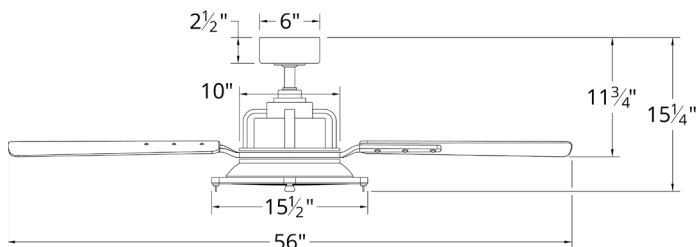

NAUTILUS 56" Ceiling Fan

FR-W1818-56L

MODERN FORMS SMART FANS

PRODUCT DESCRIPTION

With its elevated take on nautical style, this smart fan more than delivers on both form and function. Weathered wood-finished blades complement the polish of oil-rubbed bronze or graphite housings, while the WAC-powered LED luminaire radiates beautifully through an optically enhanced Fresnel glass lens. The DC motor keeps the blades running quietly so you'll always hear the sound of the waves—whether they're steps from your porch or in an afternoon daydream.

SPECIFICATIONS

Construction: Aluminum
Blade: 13° Pitch, 56" sweep, ABS
Downrod: 1" O.D. x 4.5"H included
Mounting Slope: Up to 30°
Lead Wire: 80"
Hanging Weight: 23 lbs
Total Power: 52.5W
Standards: ETL/cETL Wet Location listed

FEATURES

- 6 fan speeds through both Summer and Winter Modes
- Silent DC motor
- Luminaire cover not available
- Includes RF wall control
- Additional RF wall control for 3, 4-way control sold separately
- Optional RF remote control with wall cradle sold separately
- Compatible with Modern Forms app

LIGHT KIT PERFORMANCE

Light Source: LED
Light Wattage: 23.5W
Dimming: Integrated
Color Temperature: 3000K (2700K / 3500K options available)
Rated Life: 50,000 Hours
Standards: Title 24 JA8-2016 Compliant

ESTIMATED AIR PERFORMANCE

Airflow: 7013 cubic ft per minute on high
Power: 29 watts on high
Airflow Efficiency: 245 cubic ft per minute per watt
Revolutions Per Minute: 145 RPMs on high

WIRELESS PERFORMANCE

RF Pairing Distance: Up to 30 ft from fan
Wi-Fi Range: Up to 150 ft*

ORDER NUMBER

Model	LED Lumens	Delivered Lumens	Housing		Blade	
FR-W1818-56L	2041	1347	GH	Graphite	WG	Weathered Gray
			OB	Oil Rubbed Bronze	DW	Dark Walnut

Example: **FR-W1818-56L-GH/WG**

For 2700K add "27"; 3500K add "35" before finish: **FR-W1818-56L270BDW**

*Results may vary based on application and surroundings.

modernforms.com
Phone (866) 810.6615
Fax (800) 526.2585

Headquarters/Eastern Distribution Center
44 Harbor Park Drive
Port Washington, NY 11050

Central Distribution Center
1600 Distribution Ct
Lithia Springs, GA 30122

Western Distribution Center
1750 Archibald Avenue
Ontario, CA 91760