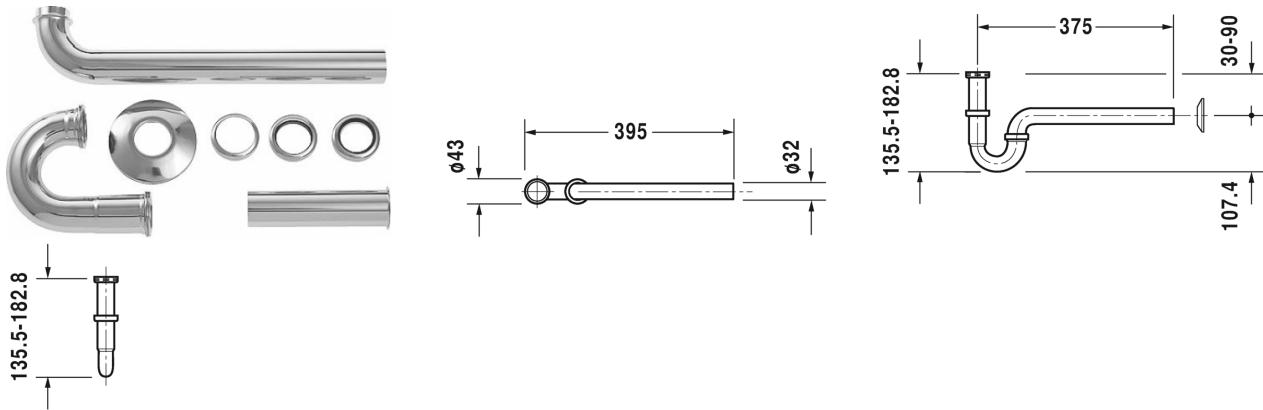

Accessories Siphon for washbasin # 005026

| < 1 1/4" Inch > |

Siphon for washbasin	Dimension	Weight	Order number
with outlet pipe 11 3/4"			
Colors			
Variant			

All drawings contain the necessary measurements which are subject to standard tolerances. They are stated in inch & mm and are non-binding. Exact measurements, in particular for customized installation scenarios, can only be taken from the finished ceramic piece.