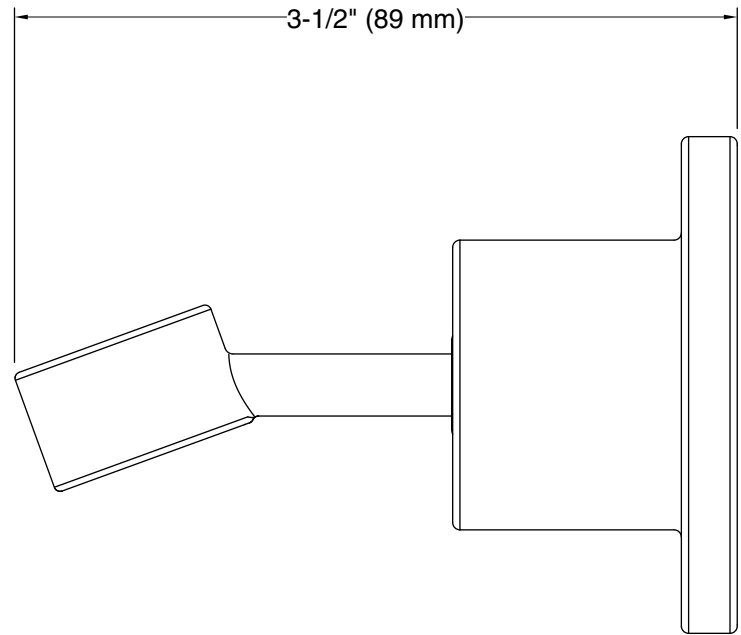

Features

- Handshower holder pivots and rotates to position handshower at desired angle
- Coordinates with Purist® and Stillness® faucets and accessories

Material

- Brass
- KOHLER finishes resist corrosion and tarnishing

Technical Information

All product dimensions are nominal.

Installation Type: Wall-mount

Material: Brass

Notes

Install this product according to the installation guide.