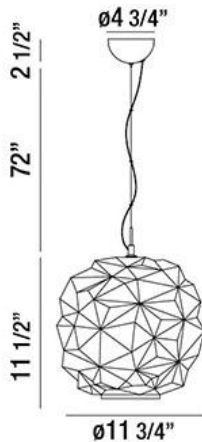

STUDIO, 12" ROUND PENDANT

Product Details

Item No.	:	26249-025
Finish	:	Chrome
Shade	:	Opal White
Diameter	:	11.75"
Height	:	86"
Est. Weight	:	8.58 lbs
IP Rating	:	DRY
Approval	:	

BULB DETAILS

No. of Bulbs	:	1
Bulb Type	:	A19
Bulb Voltage	:	120V
Bulb Wattage	:	100W
Bulb Socket	:	E26
Input Voltage	:	120V
Dimmable	:	Yes
Bulb Included	:	No

Options Available

ITEM NO.	FINISH	SHADE
26249-025	Chrome	Opal White
26249-032	Chrome	Chrome

Chiseled faceted glass with chrome accents Chiseled faceted glass with chrome accents

TECHNICAL DETAILS

Hanging Support Type	:	Aircraft Cable
Aircraft Cable Length	:	72"
Power Wire Length	:	72"
Canopy Diameter	:	4.75"
Canopy Height	:	2.5"