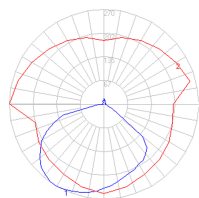

Features & Accessories

- Fully adjustable, articulated arm structure
- Tilttable and 360 degrees rotatable diffuser

Dimensions

Packaging

2 Boxes

1 x 10-1/8" x 8-3/16" x 34-1/8" / 4.19 lbs - 25.5 cm x 20.5 cm x 86.5 cm / 1.9 kg

1 x 5-3/16" x 5-3/16" x 3-5/8" / .44 lbs - 13 cm x 13 cm x 9 cm / .2 kg

Light distribution

Direct

Red = Max Cd. Through Vertical plane

Blue = Max Cd. Through Horizontal plane

Luminaire weight

2.03 lbs / .92 kg