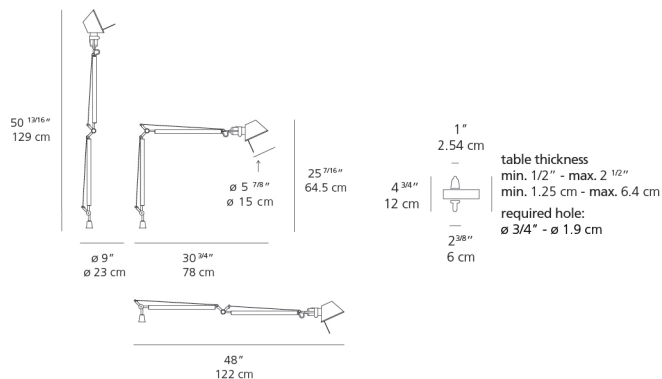

Lamp type	LED-T
Lamp	max 100W E26/A19
Lamp Included	No
Control type	On/Off (On Head)
Input Voltage	120V
Power consumption	N/A
Ballast	N/A

Colors & Finishes

Aluminum

Materials

- Arms and diffuser in aluminum
- Joints and tension control knobs in polished die-cast aluminum
- Tension cables in stainless steel
- Inset pivot in die-cast aluminum

Features & Accessories

- Fully adjustable, articulated arm structure
- Tilttable and 360 degrees rotatable diffuser

Dimensions

Packaging

2 Boxes

1 x 10-1/8" x 8-3/16" x 34-1/8" / 4.19 lbs - 25.5 cm x 20.5 cm x 86.5 cm / 1.9 kg

1 x 5-3/16" x 5-3/16" x 3-5/8" / .44 lbs - 13 cm x 13 cm x 9 cm / .2 kg

Light distribution

Direct

Red = Max Cd. Through Vertical plane

Blue = Max Cd. Through Horizontal plane

Luminaire weight

2.03 lbs / .92 kg