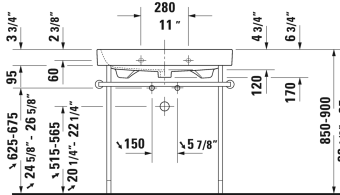

Happy D.2 Furniture washbasin ⚙️ # 2318800000 / 2318800030

| < 31 1/2" Inch > |

6365 Happy D.2

Furniture washbasin	Dimension	Weight	Order number
with overflow, with faucet deck, overflow clip Chrome included, underside fully glazed, hardware included, wall-mounted, 31 1/2" Inch			
Colors			
00 White			
Variant			
●	31 1/2" x 19 7/8" Inch	57.1 lb	2318800000
● ● ●	31 1/2" x 19 7/8" Inch	57.1 lb	2318800030
Infobox			
Washbasin is not ADA compliant in combination with pedestal, siphon cover or metal console			
Sanitary ceramics with the special WonderGliss surface finish will remain clean and attractive-looking for a long time to come. When ordering WonderGliss please add a "1" as eleventh digit to the model number.			
Space-saving siphon	1 1/4" Inch	0.9 lb	005076
Suitable products			
Vanity unit wall-mounted 2 drawers, upper drawer including cut-out for siphon and siphon cover, for Happy D.2 # 231880, 30 1/2" x 18 7/8" Inch	30 1/2" x 18 7/8" Inch		H26365
Metal console height adjustable +2", Chrome, for washbasin # 231880, 26 1/8" x 19 1/4" Inch	26 1/8" x 19 1/4" Inch		003077

Happy D.2 Furniture washbasin  # 2318800000 / 2318800030

|< 31 1/2" Inch >|

Vanity unit floorstanding 2 drawers, upper drawer including cut-out for siphon and siphon cover, for Happy D.2 # 231880, 30 1/2" x 18 7/8" Inch

H26373

All drawings contain the necessary measurements which are subject to standard tolerances. They are stated in inch & mm and are non-binding. Exact measurements, in particular for customized installation scenarios, can only be taken from the finished ceramic piece.