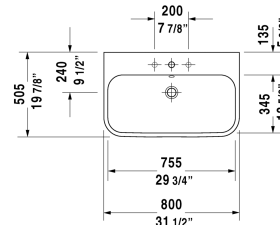

Happy D.2 Furniture washbasin ⚙️ # 2318800000 / 2318800030

| < 31 1/2" Inch > |

6365 Happy D.2

Furniture washbasin	Dimension	Weight	Order number
with overflow, with faucet deck, overflow clip Chrome included, underside fully glazed, hardware included, wall-mounted, 31 1/2" Inch			
Colors			
00 White			
Variant			
●	31 1/2" x 19 7/8" Inch	57.1 lb	2318800000
● ● ●	31 1/2" x 19 7/8" Inch	57.1 lb	2318800030
Infobox			
Washbasin is not ADA compliant in combination with pedestal, siphon cover or metal console			
Sanitary ceramics with the special WonderGliss surface finish will remain clean and attractive-looking for a long time to come. When ordering WonderGliss please add a "1" as eleventh digit to the model number.			
Space-saving siphon	1 1/4" Inch	0.9 lb	005076
Suitable products			
Vanity unit wall-mounted 2 drawers, upper drawer including cut-out for siphon and siphon cover, for Happy D.2 # 231880, 30 1/2" x 18 7/8" Inch	30 1/2" x 18 7/8" Inch		H26365
Metal console height adjustable +2", Chrome, for washbasin # 231880, 26 1/8" x 19 1/4" Inch	26 1/8" x 19 1/4" Inch		003077

Happy D.2 Furniture washbasin  # 2318800000 / 2318800030

|< 31 1/2" Inch >|

Vanity unit floorstanding 2 drawers, upper drawer including cut-out for siphon and siphon cover, for Happy D.2 # 231880, 30 1/2" x 18 7/8" Inch

H26373

All drawings contain the necessary measurements which are subject to standard tolerances. They are stated in inch & mm and are non-binding. Exact measurements, in particular for customized installation scenarios, can only be taken from the finished ceramic piece.