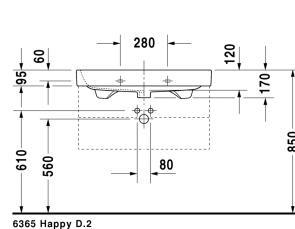

Happy D.2 Furniture washbasin ⚙️ # 2318800000 / 2318800030

| < 31 1/2" Inch > |

6365 Happy D.2

Furniture washbasin	Dimension	Weight	Order number
with overflow, with faucet deck, overflow clip Chrome included, underside fully glazed, hardware included, wall-mounted, 31 1/2" Inch			
Colors			
00 White			
Variant			
●	31 1/2" x 19 7/8" Inch	57.1 lb	2318800000
● ● ●	31 1/2" x 19 7/8" Inch	57.1 lb	2318800030
Infobox			
Washbasin is not ADA compliant in combination with pedestal, siphon cover or metal console			
Sanitary ceramics with the special WonderGliss surface finish will remain clean and attractive-looking for a long time to come. When ordering WonderGliss please add a "1" as eleventh digit to the model number.			
Space-saving siphon	1 1/4" Inch	0.9 lb	005076
Suitable products			
Vanity unit wall-mounted 2 drawers, upper drawer including cut-out for siphon and siphon cover, for Happy D.2 # 231880, 30 1/2" x 18 7/8" Inch	30 1/2" x 18 7/8" Inch		H26365
Metal console height adjustable +2", Chrome, for washbasin # 231880, 26 1/8" x 19 1/4" Inch	26 1/8" x 19 1/4" Inch		003077

Happy D.2 Furniture washbasin  # 2318800000 / 2318800030

|< 31 1/2" Inch >|

Vanity unit floorstanding 2 drawers, upper drawer including cut-out for siphon and siphon cover, for Happy D.2 # 231880, 30 1/2" x 18 7/8" Inch

H26373

All drawings contain the necessary measurements which are subject to standard tolerances. They are stated in inch & mm and are non-binding. Exact measurements, in particular for customized installation scenarios, can only be taken from the finished ceramic piece.