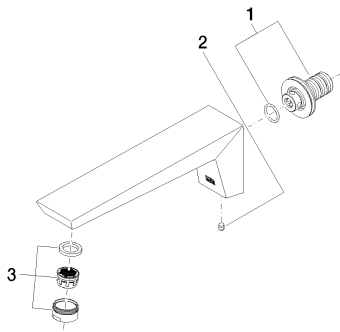

## Dimensional drawing

## Sink - Supernova

Lavatory spout, wall-mounted without drain - polished chrome

Article number: 13 800 730-00 0010

All dimensions in mm / inch = mm x 0,0394

## Sink - Supernova

Lavatory spout, wall-mounted without drain - polished chrome

Article number: 13 800 730-00 0010

### Spare parts list

Number	Item Number	Designation	Number of units
1	90 24 03 108 00 90	Nipple -	1
2	04 31 11 004 00 90	Mounting bracket -	1
3	90 23 01 118 04-00	Aerator - polished chrome	1