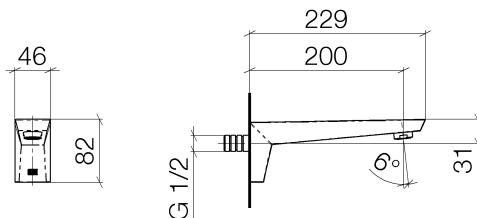

## Sink - Supernova

Lavatory spout, wall-mounted without drain - polished chrome

Article number: 13 800 730-00 0010

- 7-7/8" Projection
- Rigid spout
- Round aerated stream
- 1-5/8" hole diameter
- 1/2" connection
- Plug-in connection mounting
- Water flow rate limited to max. 1.2 gpm
- lead-free
- For Touchfree control please order eSet Touchfree WITH or WITHOUT temperature adjustment

## Dimensional drawing

## Sink - Supernova

Lavatory spout, wall-mounted without drain - polished chrome

Article number: 13 800 730-00 0010

All dimensions in mm / inch = mm x 0,0394