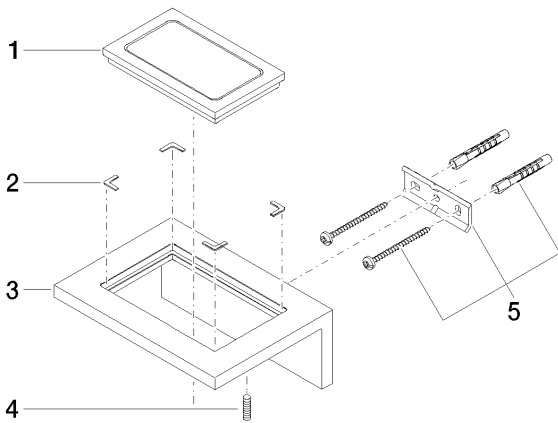

### Dimensional drawing

All dimensions in mm / inch = mm x 0,0394

Sink - Deque

Soap dish wall-mounted - polished chrome

Article number: 83 410 980-00

Sink - Deque  
Soap dish wall-mounted - polished chrome  
Article number: 83 410 980-00

### Recommended article

08 90 01 012 82  
Crystal soap dish frosted -

Sink - Deque  
Soap dish wall-mounted - polished chrome  
Article number: 83 410 980-00

### Spare parts list

Number	Item Number	Designation	Number of units
1	08 90 01 012 82	Crystal soap dish frosted -	1
2	08 15 01 501 90	Mounting bracket -	4
3	08 17 98 504-00	Holder - polished chrome	1
4	04 31 11 114 00 90	Mounting bracket -	1
5	05 17 20 718 00 90	Mounting bracket -	1