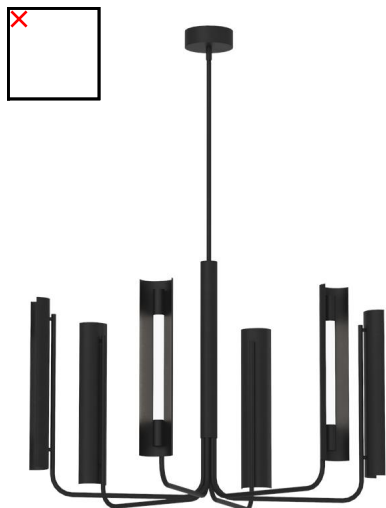

GENERATION LIGHTING

KC1076MBK: Six Light Chandelier

Dimensions:

Diameter: 36 1/8"
Length: 36 1/8"
Width: 36 1/8"
Height: 24 1/4"

Overall Height: 79 7/8"
Wire: 180" (color/Black)
Mounting Proc.: Screw Collar - Stem
Connection: Mounted To Box
Bulb Type: Array
Bulb Base: Integrated
Volts: 120
Watts: 11
Watts Consumed: 11
Watts Rated: 11
Hours Rated: 50000
Lumens: 1380
Bulb Temp: 2700 °K
CRI: 90

Collection: Carson

Featured in the decorative Carson collection

1 Array Integrated 30 watt light bulb

Fixture is supplied with 1 light bulb

clear crackle glass and white acrylic diffuser

Advanced LED technology that warms in color when dimmed (3000K - 2200K).

UPC #:014817618341

Finish: Midnight Black (MBK)

Bulbs:

6 - LED Integrated Array 11w 120v - included

Features:

- This advanced LED technology is carefully designed and selected to consist of the highest quality LED chipsets for superior performance and reliability.
- Sloped ceiling mounting hardware included
- Meets Title 24 energy efficiency standards
- Integrated LED fixtures that meet the high efficacy LED standards set forth in Title 24 and are listed in the California Energy Commission Appliance database.

Part	Material	Finish	Quantity	Item Number	Length	Width	Height	Diameter	Fitter Diameter	Shade Top Length	Shade Top Width	Shade Top Diameter
Diffuser	Acrylic	White	6		12 11/16		1/2	1				

Backplate / Canopy Details: