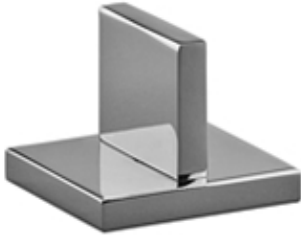

Sink - MEM

Deck valve counter-clockwise closing hot - polished chrome

Article number: 20 000 783-00

- 1-1/4" hole diameter
- Flange 2-3/8" x 2-3/8"
- (ADA)

polished chrome

Dimensional drawing

All dimensions in mm / inch = mm x 0,0394

Sink - MEM

Deck valve counter-clockwise closing hot - polished chrome

Article number: 20 000 783-00

Flow rate chart

Sink - MEM

Deck valve counter-clockwise closing hot - polished chrome

Article number: 20 000 783-00