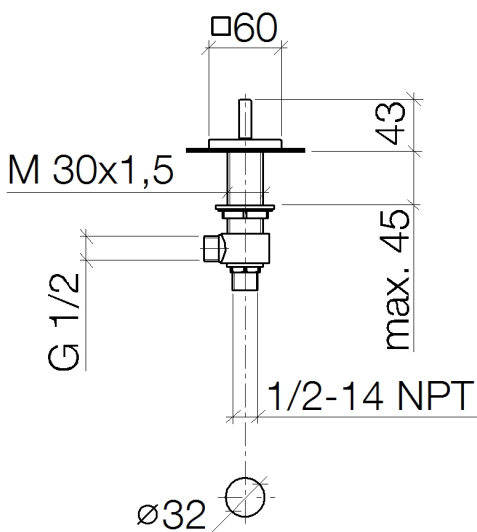

Sink - MEM

Deck valve counter-clockwise closing hot - polished chrome

Article number: 20 000 783-00

- 1-1/4" hole diameter
- Flange 2-3/8" x 2-3/8"
- (ADA)

polished chrome

Dimensional drawing

All dimensions in mm / inch = mm x 0,0394

Sink - MEM

Deck valve counter-clockwise closing hot - polished chrome

Article number: 20 000 783-00

Flow rate chart

Sink - MEM

Deck valve counter-clockwise closing hot - polished chrome

Article number: 20 000 783-00