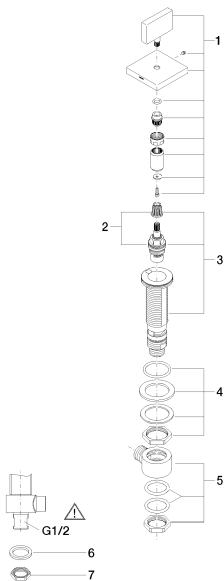

Sink - MEM

Deck valve counter-clockwise closing hot - polished chrome

Article number: 20 000 783-00

- 1-1/4" hole diameter
- Flange 2-3/8" x 2-3/8"
- (ADA)

polished chrome

Dimensional drawing

All dimensions in mm / inch = mm x 0,0394

Sink - MEM

Deck valve counter-clockwise closing hot - polished chrome

Article number: 20 000 783-00

Flow rate chart

Sink - MEM

Deck valve counter-clockwise closing hot - polished chrome

Article number: 20 000 783-00

More custom finish options are available via special production (xTra Service). Please see our finish matrix for availability and pricing or contact a Dornbracht representative.

Spare parts list

| Number | Item Number | Designation | Number of units |
|--------|--------------------|---|-----------------|
| 1 | 90 20 78 002 05-00 | Handle - polished chrome | 1 |
| 2 | 90 90 03 132 00 90 | Ceramic cartridge counter-clockwise closing - | 1 |
| 3 | 04 17 11 045 32 90 | Deck valve - | 1 |
| 4 | 04 23 10 032 78 90 | Mounting bracket - | 1 |
| 5 | 04 17 11 023 10 90 | Wall connection - | 1 |
| 6 | 09 30 11 059 90 | Washer - | 1 |
| 7 | 09 23 10 012 90 | Mounting bracket - | 1 |