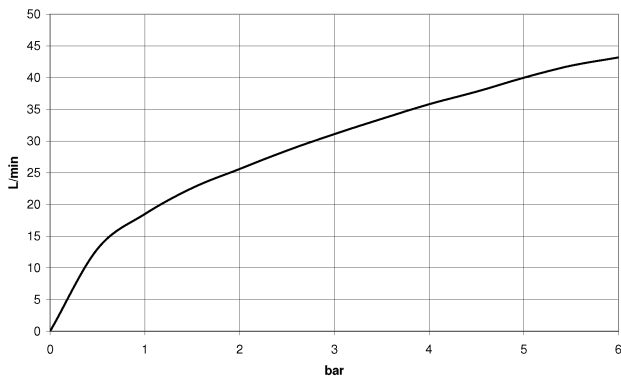

Sink - MEM

Deck valve counter-clockwise closing hot - polished chrome

Article number: 20 000 783-00

- 1-1/4" hole diameter
- Flange 2-3/8" x 2-3/8"
- (ADA)

polished chrome

Dimensional drawing

All dimensions in mm / inch = mm x 0,0394

Sink - MEM

Deck valve counter-clockwise closing hot - polished chrome

Article number: 20 000 783-00

Flow rate chart

Sink - MEM

Deck valve counter-clockwise closing hot - polished chrome

Article number: 20 000 783-00