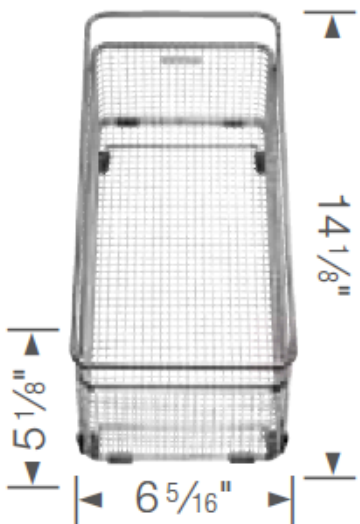

Mesh Basket

- Stainless steel construction

Specification	Model #
	406399