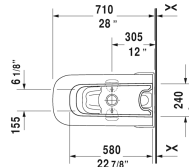

Happy D.2 One-piece toilet for SensoWash® # 212151..01

< 15 3/8" Inch >

One-piece toilet for SensoWash®	Dimension	Weight	Order number
only in combination with SensoWash, syphonic, 12" rough-in, with dual flush piston valve, top flush, connecting elements for SensoWash with concealed connections included, vertical outlet, cUPC listed, 1.32/0.92 gpf			
Colors			
00 White 20 HygieneGlaze (an antibacterial ceramic glaze that provides almost indefinite effectiveness)			
Variant			
♦	15 3/8" x 28" Inch	126 lb	212151..01
Sanitary ceramics with the special WonderGliss surface finish will remain clean and attractive-looking for a long time to come. When ordering WonderGliss please add a "1" as eleventh digit to the model number.			
Mounting set for One-Piece and Two-Piece toilets, outlet 3/8" - male thread, wall connection 1/2" - female thread, 1/2", North American version	15" Inch	1.1 lb	001431
Suitable products			
SensoWash Starck C shower-toilet seat for Happy D.2* with concealed connections, remote control included, power actuated lid and seat, rear-, front and oscillating wash, individual adjustment of water-, air- and seat surface temperature as well as nozzle position and jet strength, self-cleaning wand, 2 individually programmable user profiles, night light, Quick release: easy seat unit removal and attachment, on / off-button, 14 5/8" x 20 1/4" Inch	14 5/8" x 20 1/4" Inch		610300

All drawings contain the necessary measurements which are subject to standard tolerances. They are stated in inch & mm and are non-binding. Exact measurements, in particular for customized installation scenarios, can only be taken from the finished ceramic piece.