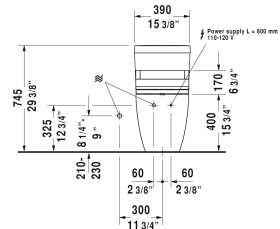

Happy D.2 One-piece toilet for SensoWash® # 212151..01

< 15 3/8" Inch >

One-piece toilet for SensoWash®	Dimension	Weight	Order number
only in combination with SensoWash, syphonic, 12" rough-in, with dual flush piston valve, top flush, connecting elements for SensoWash with concealed connections included, vertical outlet, cUPC listed, 1.32/0.92 gpf			
Colors			
00 White 20 HygieneGlaze (an antibacterial ceramic glaze that provides almost indefinite effectiveness)			
Variant			
♦	15 3/8" x 28" Inch	126 lb	212151..01
Sanitary ceramics with the special WonderGliss surface finish will remain clean and attractive-looking for a long time to come. When ordering WonderGliss please add a "1" as eleventh digit to the model number.			
Mounting set for One-Piece and Two-Piece toilets, outlet 3/8" - male thread, wall connection 1/2" - female thread, 1/2", North American version	15" Inch	1.1 lb	001431
Suitable products			
SensoWash Starck C shower-toilet seat for Happy D.2* with concealed connections, remote control included, power actuated lid and seat, rear-, front and oscillating wash, individual adjustment of water-, air- and seat surface temperature as well as nozzle position and jet strength, self-cleaning wand, 2 individually programmable user profiles, night light, Quick release: easy seat unit removal and attachment, on / off-button, 14 5/8" x 20 1/4" Inch	14 5/8" x 20 1/4" Inch		610300

All drawings contain the necessary measurements which are subject to standard tolerances. They are stated in inch & mm and are non-binding. Exact measurements, in particular for customized installation scenarios, can only be taken from the finished ceramic piece.