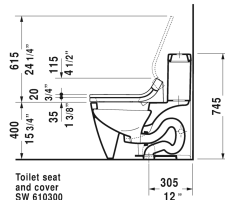

Happy D.2 One-piece toilet for SensoWash® # 212151..01

< 15 3/8" Inch >

One-piece toilet for SensoWash®	Dimension	Weight	Order number
only in combination with SensoWash, syphonic, 12" rough-in, with dual flush piston valve, top flush, connecting elements for SensoWash with concealed connections included, vertical outlet, cUPC listed, 1.32/0.92 gpf			
Colors			
00 White 20 HygieneGlaze (an antibacterial ceramic glaze that provides almost indefinite effectiveness)			
Variant			
♦	15 3/8" x 28" Inch	126 lb	212151..01
Sanitary ceramics with the special WonderGliss surface finish will remain clean and attractive-looking for a long time to come. When ordering WonderGliss please add a "1" as eleventh digit to the model number.			
Mounting set for One-Piece and Two-Piece toilets, outlet 3/8" - male thread, wall connection 1/2" - female thread, 1/2", North American version	15" Inch	1.1 lb	001431
Suitable products			
SensoWash Starck C shower-toilet seat for Happy D.2* with concealed connections, remote control included, power actuated lid and seat, rear-, front and oscillating wash, individual adjustment of water-, air- and seat surface temperature as well as nozzle position and jet strength, self-cleaning wand, 2 individually programmable user profiles, night light, Quick release: easy seat unit removal and attachment, on / off-button, 14 5/8" x 20 1/4" Inch	14 5/8" x 20 1/4" Inch		610300

All drawings contain the necessary measurements which are subject to standard tolerances. They are stated in inch & mm and are non-binding. Exact measurements, in particular for customized installation scenarios, can only be taken from the finished ceramic piece.