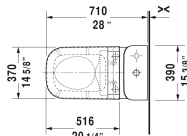

Happy D.2 One-piece toilet for SensoWash® # 212151..01

< 15 3/8" Inch >

One-piece toilet for SensoWash®	Dimension	Weight	Order number
only in combination with SensoWash, syphonic, 12" rough-in, with dual flush piston valve, top flush, connecting elements for SensoWash with concealed connections included, vertical outlet, cUPC listed, 1.32/0.92 gpf			
Colors			
00 White 20 HygieneGlaze (an antibacterial ceramic glaze that provides almost indefinite effectiveness)			
Variant			
♦	15 3/8" x 28" Inch	126 lb	212151..01
Sanitary ceramics with the special WonderGliss surface finish will remain clean and attractive-looking for a long time to come. When ordering WonderGliss please add a "1" as eleventh digit to the model number.			
Mounting set for One-Piece and Two-Piece toilets, outlet 3/8" - male thread, wall connection 1/2" - female thread, 1/2", North American version	15" Inch	1.1 lb	001431
Suitable products			
SensoWash Starck C shower-toilet seat for Happy D.2* with concealed connections, remote control included, power actuated lid and seat, rear-, front and oscillating wash, individual adjustment of water-, air- and seat surface temperature as well as nozzle position and jet strength, self-cleaning wand, 2 individually programmable user profiles, night light, Quick release: easy seat unit removal and attachment, on / off-button, 14 5/8" x 20 1/4" Inch	14 5/8" x 20 1/4" Inch		610300

All drawings contain the necessary measurements which are subject to standard tolerances. They are stated in inch & mm and are non-binding. Exact measurements, in particular for customized installation scenarios, can only be taken from the finished ceramic piece.