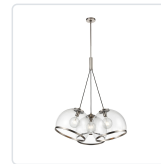

## COAST PD304003VBCG

FIXTURE DIMENSIONS	D35" x H41-5/8"
LAMP TYPE	E26
MAX WATTAGE	60W
BULB QTY	3
VOLTAGE	120V
BULBS INCLUDED	No
GLASS DETAILS	Clear Glass
ROD LENGTH	46" Max (3x12" + 1x6" + 1x4")
DIAMETER OF ROD	5/8"
WIRE LENGTH	144"
MINIMUM HANG HEIGHT	52"
SLOPED CEILING ADAPTABLE	Yes, Up to 90 Degrees
LOCATION	Dry
BARCODE	UPC 841387000647
FINISH OPTION(S)	Clear Glass; Vintage Brass;
PACKAGE SIZE	L40-3/4" x W20-1/2" x H32-1/4"
CANOPY DIMENSIONS	D4-3/4" x H7/8"
PACKAGE WEIGHT	62 lbs

### AVAILABLE FINISHES:

PD304003VBCG

Vintage Brass |  
Clear Glass

PD304003ANCG

Aged Nickel | Clear  
Glass

\*For complete warranty terms, please visit: [www.aloralighting.com/warranty](http://www.aloralighting.com/warranty)