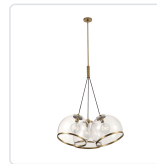

## COAST PD304003VBCG

FIXTURE DIMENSIONS	D35" x H41-5/8"
LAMP TYPE	E26
MAX WATTAGE	60W
BULB QTY	3
VOLTAGE	120V
BULBS INCLUDED	No
GLASS DETAILS	Clear Glass
ROD LENGTH	46" Max (3x12" + 1x6" + 1x4")
DIAMETER OF ROD	5/8"
WIRE LENGTH	144"
MINIMUM HANG HEIGHT	52"
SLOPED CEILING ADAPTABLE	Yes, Up to 90 Degrees
LOCATION	Dry
BARCODE	UPC 841387000647
FINISH OPTION(S)	Clear Glass; Vintage Brass;
PACKAGE SIZE	L40-3/4" x W20-1/2" x H32-1/4"
CANOPY DIMENSIONS	D4-3/4" x H7/8"
PACKAGE WEIGHT	62 lbs

### AVAILABLE FINISHES:

PD304003VBCG

Vintage Brass |  
Clear Glass

PD304003ANCG

Aged Nickel | Clear  
Glass

\*For complete warranty terms, please visit: [www.aloralighting.com/warranty](http://www.aloralighting.com/warranty)