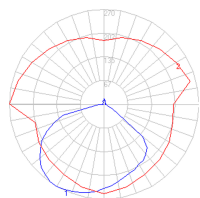

Features & Accessories

- Fully adjustable, articulated arm structure
- Tilttable and 360 degrees rotatable diffuser
- Provided with 10ft cord and plug

Dimensions

Packaging

2 Boxes

1 x 10-1/8" x 8-3/16" x 34-1/8" / 4.01 lbs - 25.5 cm x 20.5 cm x 86.5 cm / 1.82 kg

1 x 4-7/16" x 4-7/16" x 4-7/16" / .55 lbs - 11 cm x 11 cm x 11 cm / .25 kg

Light distribution

Direct

Red = Max Cd. Through Vertical plane

Blue = Max Cd. Through Horizontal plane

Luminaire weight

1.96 lbs / .89 kg