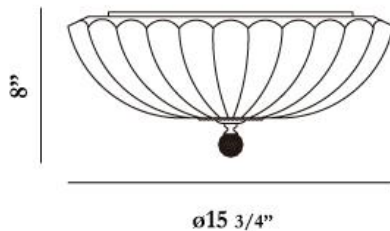

PROJECT INFORMATION

Job Name: Date: Type:

Comments: