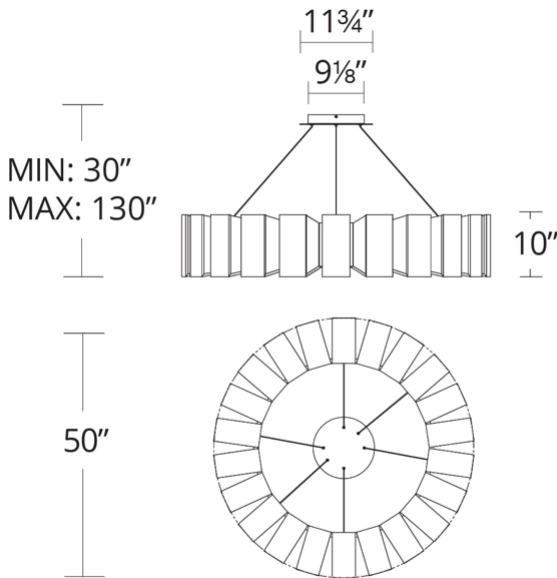

REPLACEMENT PARTS

RPL-GLA-75934 - Outer Diffuser

PD-75950

Model & Size	Color Temp	Finish	LED Watts	LED Lumens	Delivered Lumens
○ PD-75950 50"	3000K 3000K	○ AB Aged Brass ○ BK Black	64.4W 64.4W	3310 3310	2696 2696