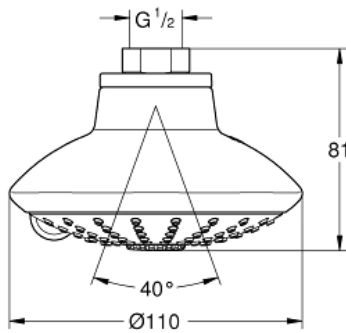

# EUPHORIA 110 MASSAGE Shower Head 3 Sprays

MODEL # 27247001

Pure Freude  
an Wasser

**GROHE**

**Product Description:**  
EUPHORIA 110 MASSAGE  
Shower Head 3 Sprays

**Standard Specification:**

- 3 adjustable spray patterns: Rain, SmartRain, Massage
- 1/2" Connection thread
- GROHE DreamSpray perfect flow
- GROHE StarLight chrome finish
- SpeedClean anti-lime system
- Min. recommended pressure: 15 psi (1.0 bar)

**Applicable Codes & Standards:**

- ASME A112.18.1/CSA B125.1

**Color:**

- 27247001 StarLight Chrome