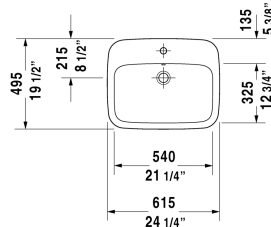

DuraStyle Vanity basin # 0374620000

< 24 1/4" Inch >

Vanity basin	Dimension	Weight	Order number
drop-in basin, with overflow, with faucet deck, 24 1/4" Inch			
Colors			
00 White			
Variant			
●	24 1/4" x 19 1/2" Inch	27.5 lb	0374620000
Sanitary ceramics with the special WonderGliss surface finish will remain clean and attractive-looking for a long time to come. When ordering WonderGliss please add a "1" as eleventh digit to the model number.			
Suitable products			
Vanity unit wall-mounted 1 pull-out compartment, countertop including one cut-out, for 1 vanity basin central, 31 1/2" x 21 5/8" Inch	31 1/2" x 21 5/8" Inch		KT6794
Vanity unit wall-mounted 1 pull-out compartment, countertop including one cut-out, for 1 vanity basin central, 39 3/8" x 21 5/8" Inch	39 3/8" x 21 5/8" Inch		KT6795
Vanity unit wall-mounted 1 pull-out compartment, countertop including one cut-out, for 1 vanity basin central, 47 1/4" x 21 5/8" Inch	47 1/4" x 21 5/8" Inch		KT6796
Vanity unit wall-mounted 2 pull-out compartments, 1 countertop with one cut-out or two cut-outs, for 1 or 2 vanity basin(s), 55 1/8" x 21 5/8" Inch	55 1/8" x 21 5/8" Inch		KT6797 B/L/R
Vanity unit wall-mounted 2 drawers, upper drawer including cut-out for siphon and siphon cover, countertop including one cut-out, for 1 vanity basin central, 31 1/2" x 21 5/8" Inch	31 1/2" x 21 5/8" Inch		KT6754
Vanity unit wall-mounted 2 drawers, upper drawer including cut-out for siphon and siphon cover, countertop including one cut-out, for 1 vanity basin central, 39 3/8" x 21 5/8" Inch	39 3/8" x 21 5/8" Inch		KT6755
Vanity unit wall-mounted 2 drawers, upper drawer including cut-out for siphon and siphon cover, countertop including one cut-out, for 1 vanity basin central, 47 1/4" x 21 5/8" Inch	47 1/4" x 21 5/8" Inch		KT6756